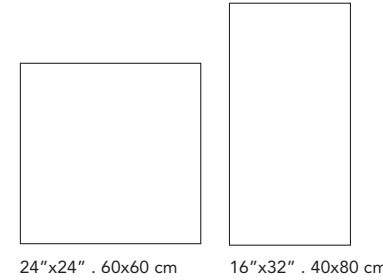

Travstone 2

24"x24" 16"x32"

Colored Body Porcelain Pavers