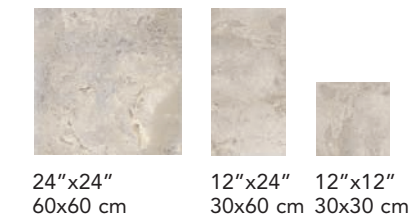

T8TS01G30R
Travstone2 HTS301 Beige
Pool Coping with modern edge
12"x24" . 30x60 cm
1.18" - 3 cm thick*

T8TS05G30R
Travstone2 HTS305 Gray
Pool Coping with modern edge
12"x24" . 30x60 cm
1.18" - 3 cm thick*

** Available in modular pattern
More details on page. 81

Travstone 2

24"x24" 16"x32"

Stone Effect

Modular Pattern

HTS²

Travstone 2 Layout

Formats	Module		Sold in increments of	
	pieces	Sq.Ft.	pieces	Sq.Ft.
12"x12"	1	0.97	6	5.82
12"x24"	1	1.94	6	11.64
24"x24"	1	3.87	6	23.22
Total	3	6.78	18	40.70