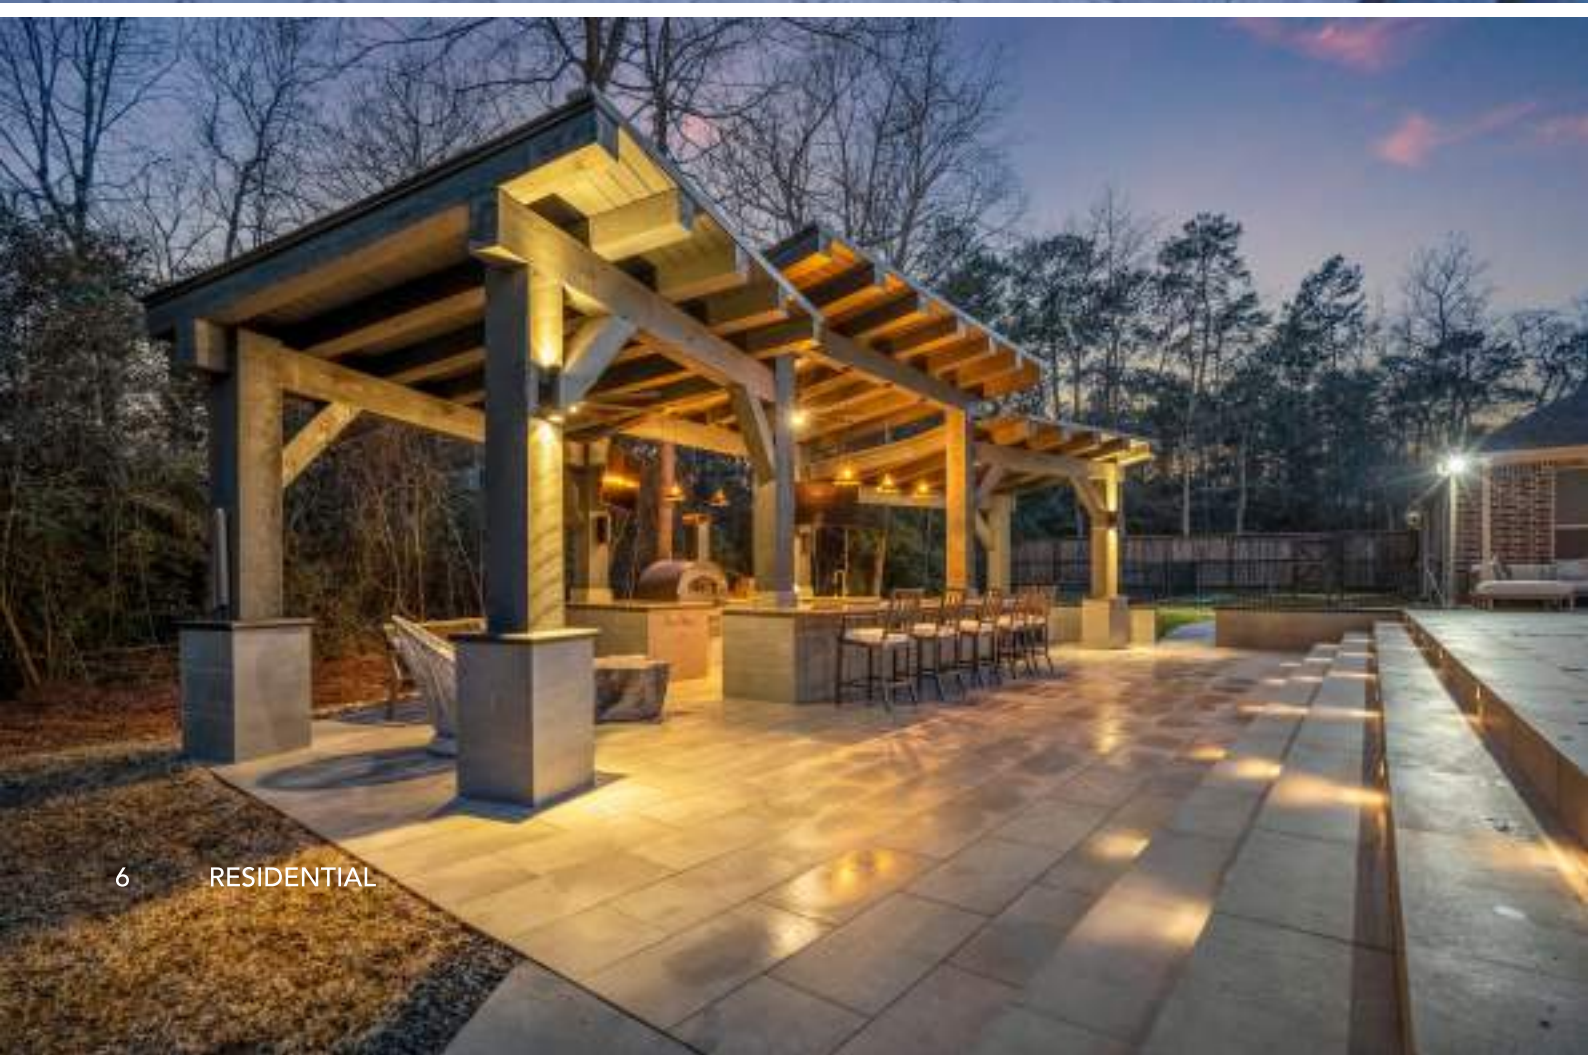

PRIVATE RESIDENCE KANSAS CITY

Name	Private Residence	Brand	Del Conca USA
Location	Kansas City, MO	Collection	DUE2 La Scala
Architect		Product	Beige 16" x 32 ext.
Area	Floor		Noce 4" x 12 int.
Credit	Caitie Marquardt		20 mm Matte finish