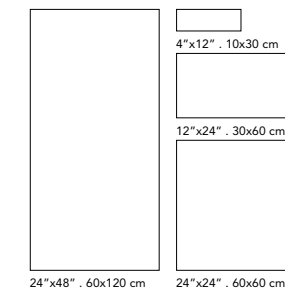

New England

24"x48" 24"x24" 16"x32" 12"x24" 4"x12"

Indoor 8.5 mm

Outdoor 20 mm