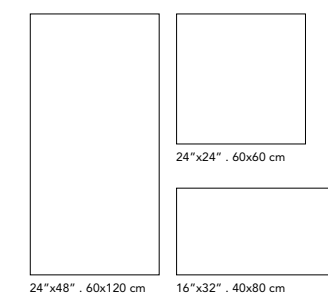

Colored Body Porcelain Pavers and Stoneware

ANSI A 137.1 compliant