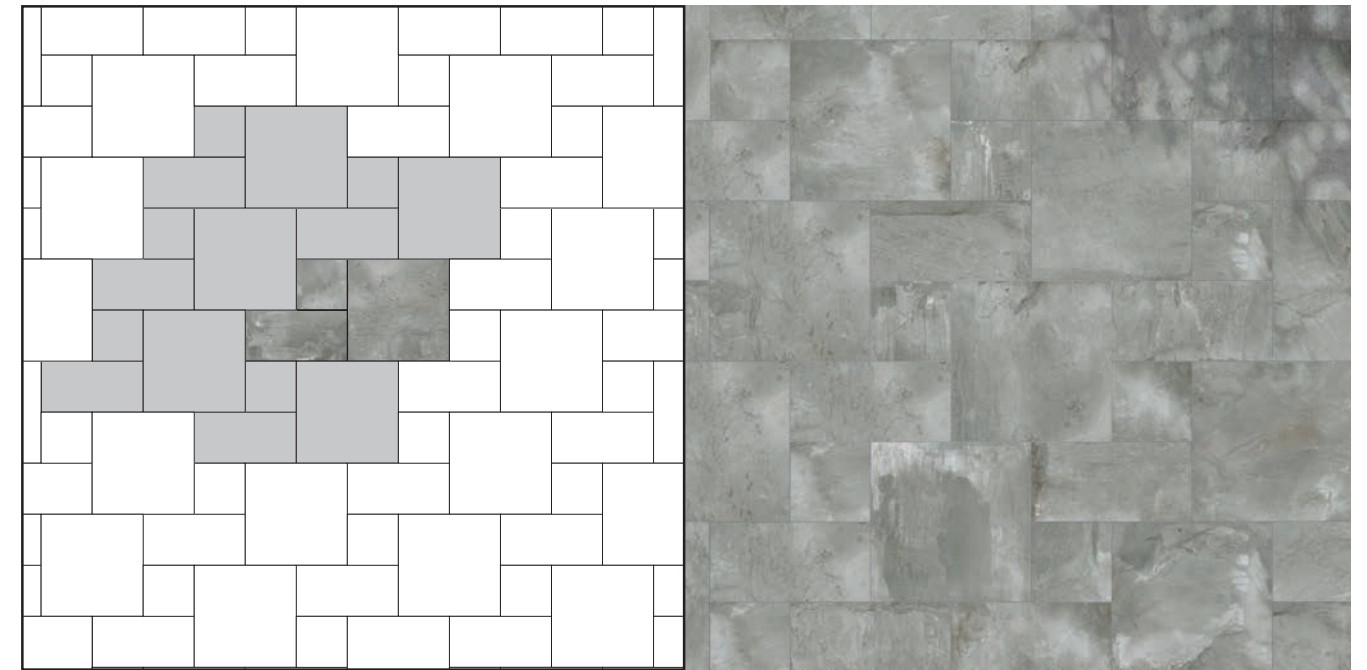

T8GO05G30R
 Gotham2 HGO305 Gray
 Pool Coping with modern edge
 12"x24" . 30x60 cm
 1.18" - 3 cm thick*

Gotham 2

24"x24"

Stone Effect

Modular Pattern

Gotham 2 Layout

Formats	Module		Sold in increments of	
	pieces	Sq.Ft.	pieces	Sq.Ft.
12"x12"	1	0.97	6	5.82
12"x24"	1	1.94	6	11.64
24"x24"	1	3.87	6	23.22
Total	3	6.78	18	40.70