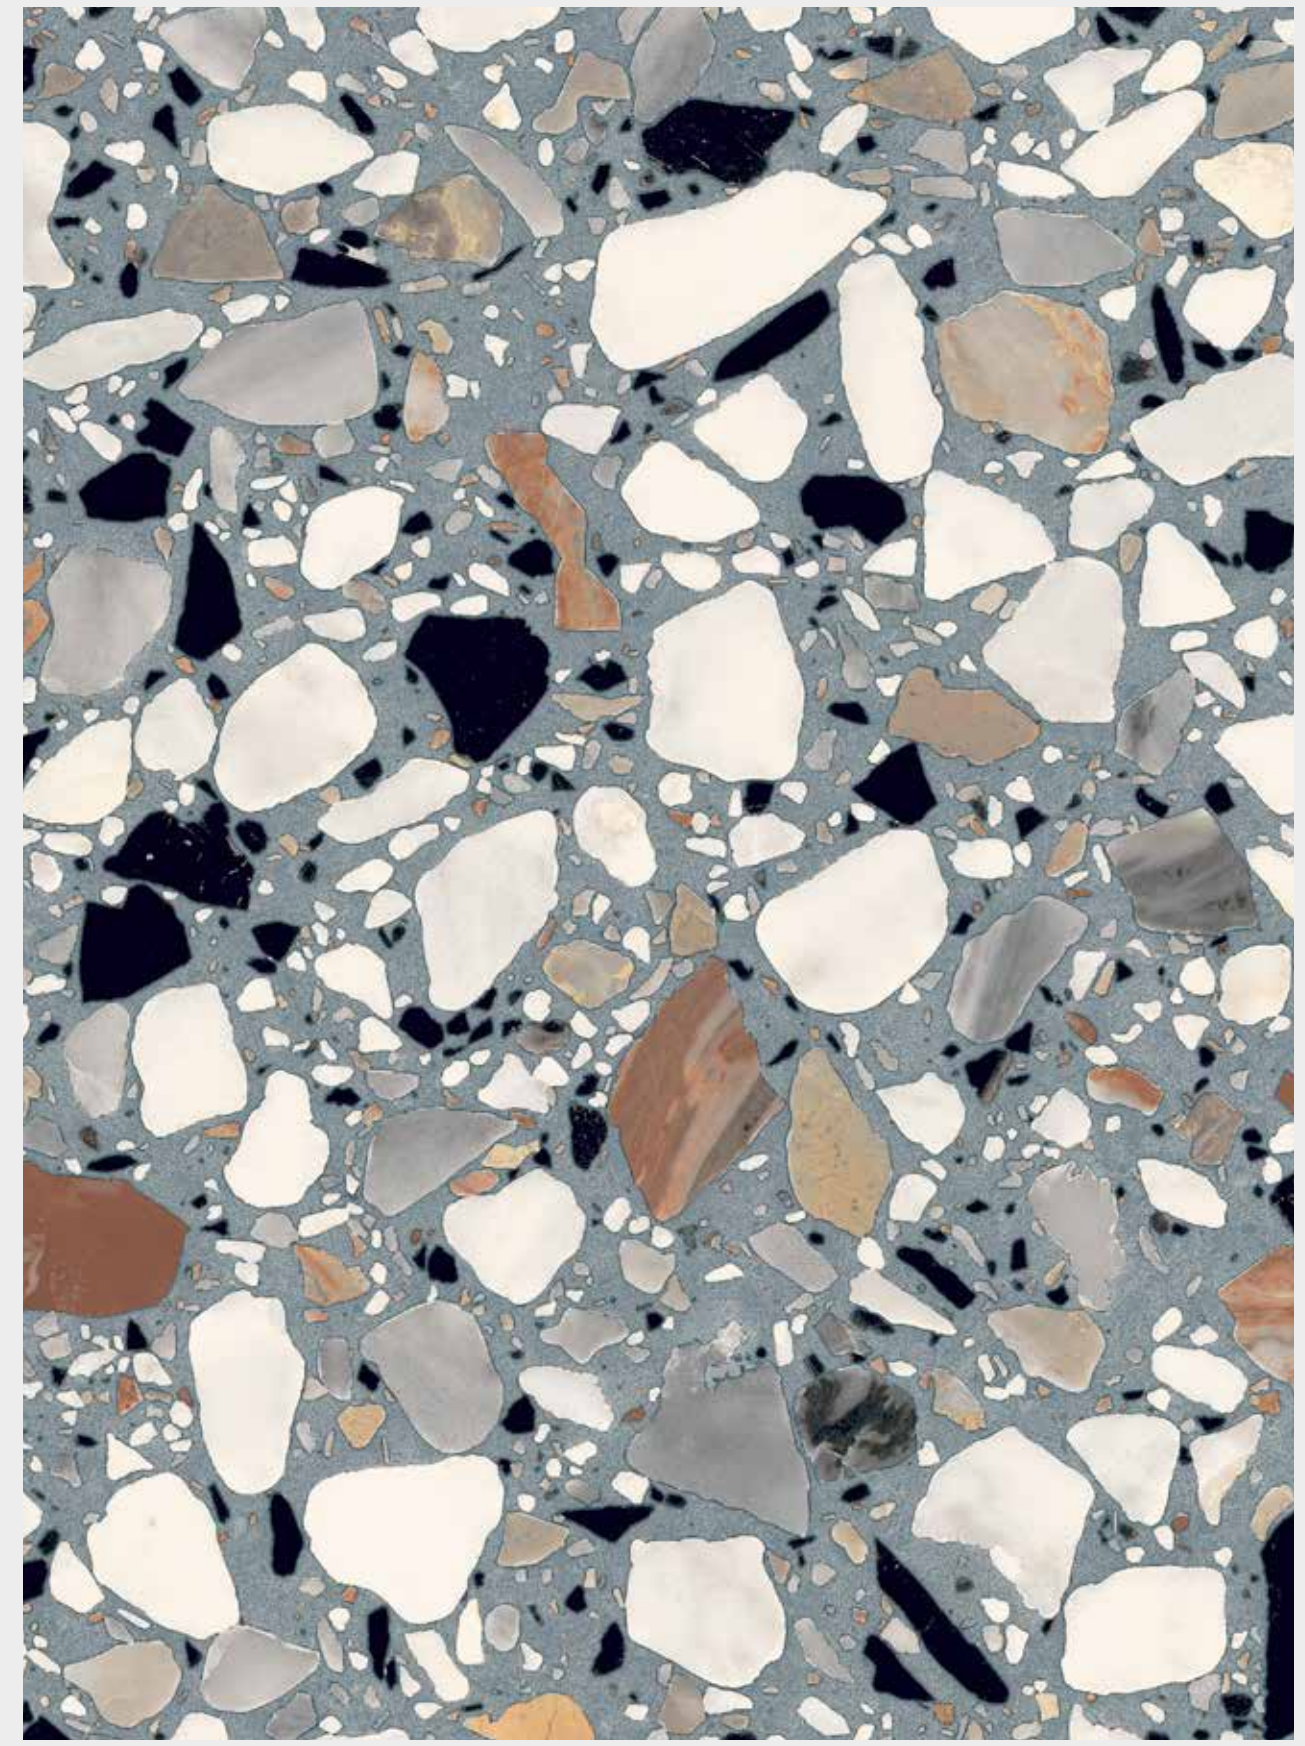

Wall: Fragrance FR 2 / Azzurro Macro 8"x8"