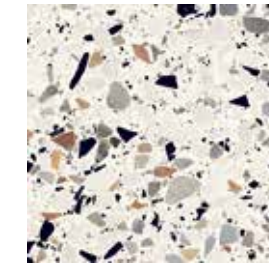

MODERATE

0.34 in  
8.5 mm

ASTM C 1026  
RESISTANT

ASTM C 373  
~0.1%

ASTM C 650: CLASS A  
ASTM C 1378: CLASS A

ANSI A 326.3:2017 release 2019.  
(DCOF): ≥0,42

MEDIUM USE (8"X8")

Made in San Marino