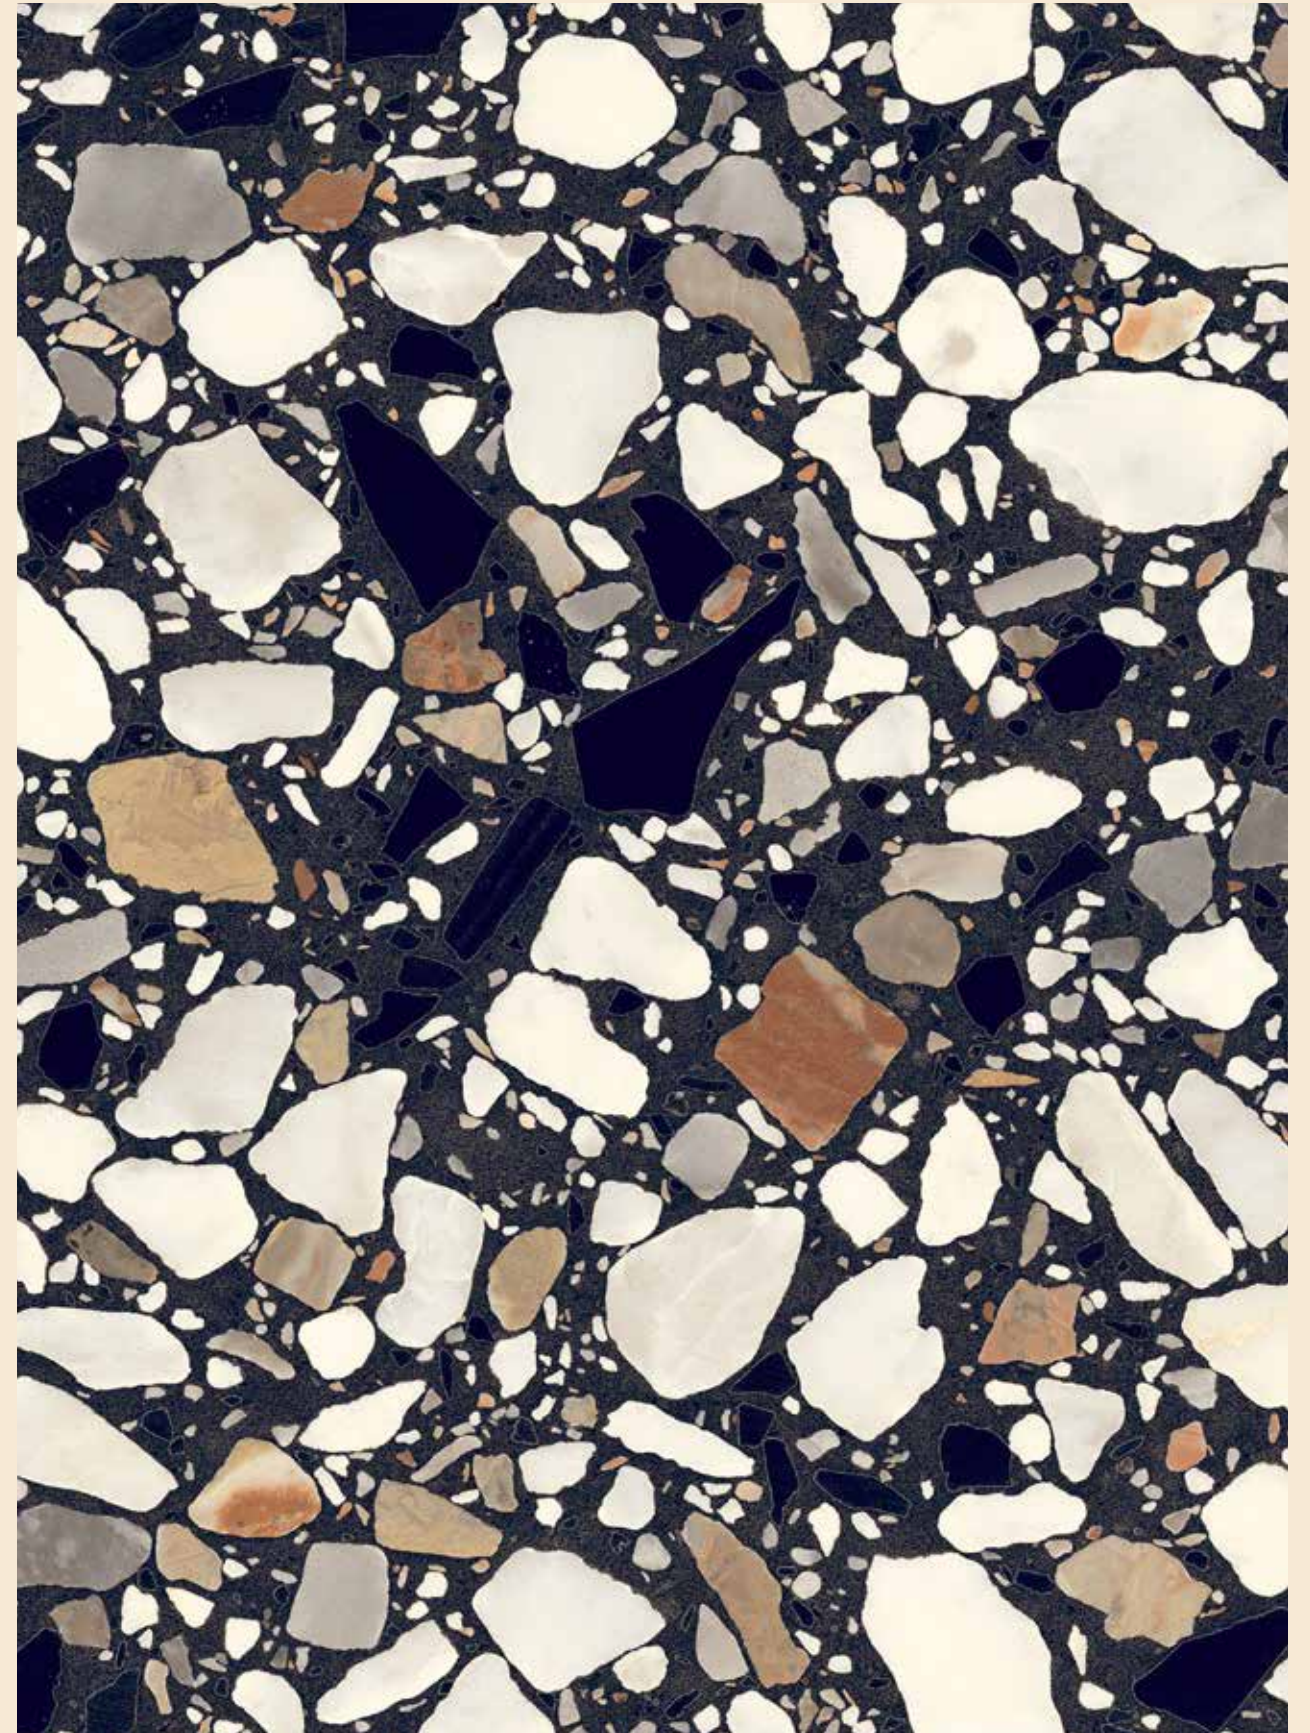

Shiny surfaces and contrasting colours in small sized areas enhance the architecture of the space creating a mood that is constantly evolving.