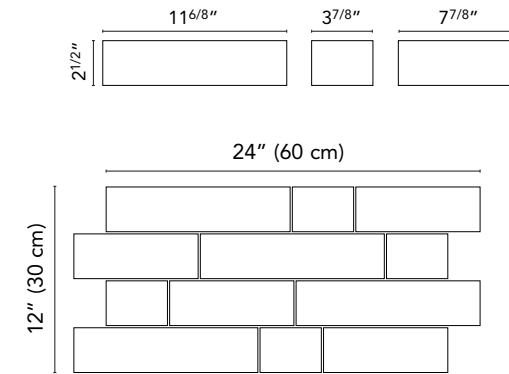

Muretto Brick

Available on series:

- Chamonix