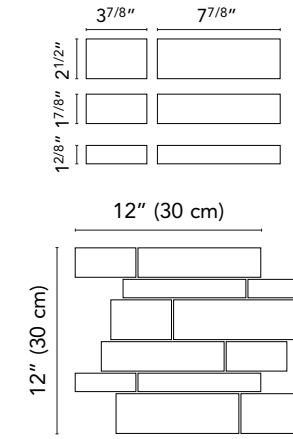

Muretto Wall

Available on series:

- Quartzite
- Navona