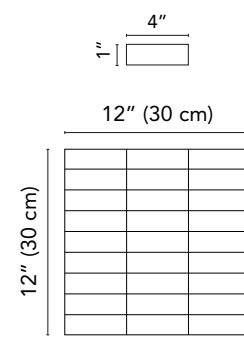

Mosaic

Available on series:

- West 57th