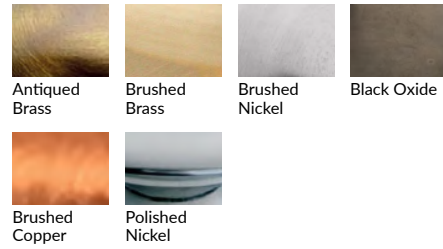

TRACY GLOVER

OBJECTS AND LIGHTING

Urn SCONCE

Description

Shown: Urn in Primavera pattern, Tourmaline color with Tourmaline Dip, and Antique Brass finish

- 23" OAH x 6.5" projection
- Glass, 11" tall x 6" wide
- Backplate dimensions, 23" long x 4.5" wide
- 40watt max candelabra-based socket
- 2.5watt dimmable LED bulb , included
- 120volt fixture
- UL listed

Options Grid URN SCONCE

Please use options grid to specify pattern, color, colorway, metal finish, cord color, and glass shape when appropriate.

Grayed-out options are not available for this product.

Pattern Choices

Finish Choices

Color Choices for Dipped, Primavera, Ribbed, Rope, Smooth, Twist, and Wrap patterns

Cord Color Choices

Colorway Choices for Ombre pattern, Smooth or in Primavera

Diffuser Shape Choices

Colorway Choices for Licorice Stick pattern