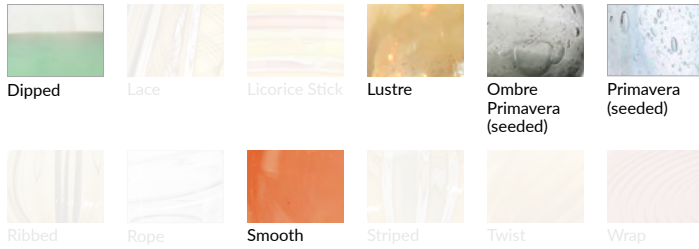

TRACY GLOVER

OBJECTS AND LIGHTING

Urn SCONCE

Description

Shown: Urn in Primavera pattern, Tourmaline color with Tourmaline Dip, and Antique Brass finish

- 23" OAH x 6.5" projection
- Glass, 11" tall x 6" wide
- Backplate dimensions, 23" long x 4.5" wide
- 40watt max candelabra-based socket
- 2.5watt dimmable LED bulb , included
- 120volt fixture
- UL listed

Options Grid URN SCONCE

Please use options grid to specify pattern, color, colorway, metal finish, cord color, and glass shape when appropriate.

Grayed-out options are not available for this product.

Pattern Choices

Finish Choices

Color Choices for Dipped, Primavera, Ribbed, Rope, Smooth, Twist, and Wrap patterns

Cord Color Choices

Colorway Choices for Ombre pattern, Smooth or in Primavera

Diffuser Shape Choices

Colorway Choices for Licorice Stick pattern

Shape Choices for Metropolis Socket Covers

Colorway Choices for Striped pattern

Shape Choices for Sconce Backplate

Colorway Choices for Lace pattern

Color Choices for Lustre pattern