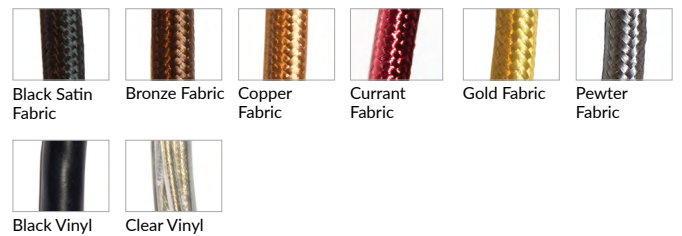

Color Choices for Primavera, Ribbed, Rope, Smooth, Twist, and Wrap patterns

Colorway Choices for Ombre Primavera pattern

Colorway Choices for Licorice Stick pattern

Colorway Choices for Striped pattern

Colorway Choices for Lace pattern

Color Choices for Lustre pattern

Foot Shape Choices for Table and Floor Lamps

Finish Choices

Cord Color Choices

Shade Choices

Diffuser Shape Choices

Shape Choices for Metropolis Socket Covers

Shape Choices for Sconce Backplate