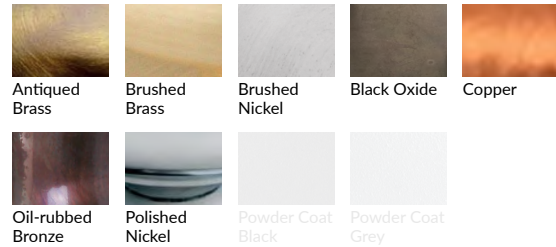

Options Grid TRUMPET PENDANT

Please use options grid to specify pattern, color, colorway, finish, cord color and shade fabric when appropriate.

Grayed-out options are not available for this product.

Pattern Choices

Color Choices for Primavera, Ribbed, Rope, Smooth, Twist, and Wrap patterns

Colorway Choices for Ombre Primavera pattern

Colorway Choices for Licorice Stick pattern

Colorway Choices for Striped pattern

Colorway Choices for Lace pattern

Color Choices for Lustre pattern

Foot Shape Choices for Table and Floor Lamps

Finish Choices

Cord Color Choices

Shade Choices

Diffuser Shape Choices

Shape Choices for Metropolis Socket Covers

Shape Choices for Sconce Backplate