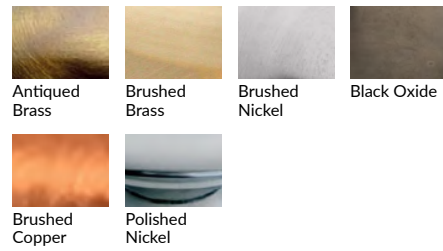

Options Grid TRUMPET FLUSHMOUNT

Please use options grid to specify pattern, color, colorway, metal finish, cord color, and glass shape when appropriate.

Grayed-out options are not available for this product.

Pattern Choices

Finish Choices

Color Choices for Dipped, Primavera, Ribbed, Rope, Smooth, Twist, and Wrap patterns

Cord Color Choices

Colorway Choices for Ombre pattern, Smooth or in Primavera

Diffuser Shape Choices

Colorway Choices for Licorice Stick pattern

Shape Choices for Metropolis Socket Covers

Colorway Choices for Striped pattern

Shape Choices for Sconce Backplate

Colorway Choices for Lace pattern

Color Choices for Lustre pattern