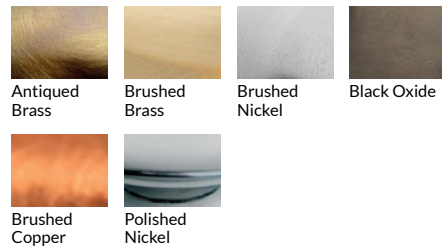

TRACY GLOVER

OBJECTS AND LIGHTING

Triple Rondel Linear SCONCE

Description

Shown: 10" Rondels in Primavera pattern, Grey color, with Black Oxide finish

- Glass dimension options: 10", 12", or 14" diameter
- Fixture height: 25", 27" or 30", depending on rondel diameter
- Canopy dimensions, 24" high x 6" wide x .75" deep
- Wall projection, 4.5"
- Weight, approximately, 10 - 13 pounds depending on glass
- (3) 60watt max candelabra-based socket
- 2.5watt dimmable LED bulbs, included
- 120volt fixture

Options Grid TRIPLE RONDEL LINEAR

Please use options grid to specify pattern, color, colorway, metal finish, cord color, and glass shape when appropriate.

Grayed-out options are not available for this product.

Pattern Choices

Finish Choices

Color Choices for Dipped, Primavera, Ribbed, Rope, Smooth, Twist, and Wrap patterns

Colorway Choices for Ombre pattern, Smooth to 1/4 Primavera

Colorway Choices for Licorice Stick pattern