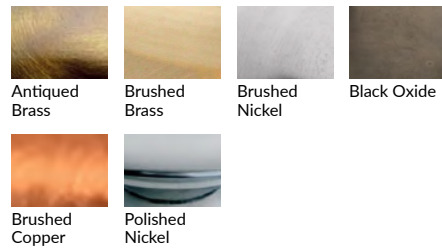

# Options Grid TEARDROP TABLE LAMP

Please use options grid to specify pattern, color, colorway, metal finish, cord color, and glass shape when appropriate.

**Grayed-out options are not available for this product.**

## Finish Choices