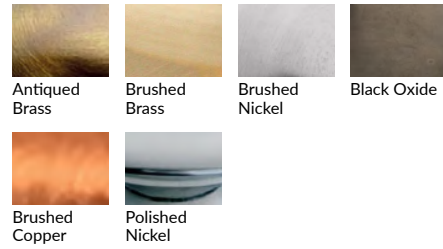

TRACY GLOVER

OBJECTS AND LIGHTING

Teardrop SCONCE

Description

Shown: Teardrop diffuser in Dipped pattern, Opaline color, Round backplate, with Black Oxide finish, and Black Vinyl cord

- 16" OAH x 6.5" projection
- Glass, 9" tall x 6" wide
- Available with longer cord, specify at time of ordering
- Backplate dimensions, 4.5" diam x .5" deep
- 40watt max candelabra socket
- 2.5watt dimmable LED lamp, included
- 120volt fixture
- UL listed

Options Grid TEARDROP SCONCE

Please use options grid to specify pattern, color, colorway, metal finish, cord color, and glass shape when appropriate.

Grayed-out options are not available for this product.

Pattern Choices

Finish Choices

Color Choices for Dipped, Primavera, Ribbed, Rope, Smooth, Twist, and Wrap patterns

Cord Color Choices

Colorway Choices for Ombre pattern, Smooth or in Primavera

Diffuser Shape Choices

Colorway Choices for Licorice Stick pattern

Shape Choices for Metropolis Socket Covers

Colorway Choices for Striped pattern

Shape Choices for Sconce Backplate

Colorway Choices for Lace pattern

Color Choices for Lustre pattern