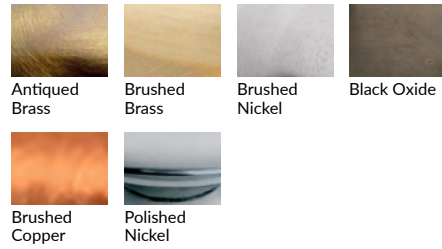

Options Grid TEARDROP PENDANT

Please use options grid to specify pattern, color, colorway, metal finish, cord color, and glass shape when appropriate.

Grayed-out options are not available for this product.

Pattern Choices

Finish Choices

Color Choices for Dipped, Primavera, Ribbed, Rope, Smooth, Twist, and Wrap patterns

Cord Color Choices

Colorway Choices for Ombre pattern, Smooth or in Primavera

Diffuser Shape Choices

Colorway Choices for Licorice Stick pattern

Shape Choices for Metropolis Socket Covers

Colorway Choices for Striped pattern

Shape Choices for Sconce Backplate

Colorway Choices for Lace pattern

Color Choices for Lustre pattern