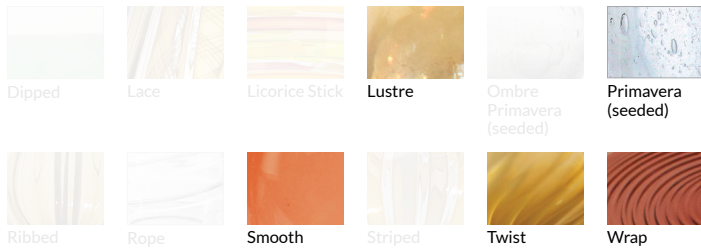

TRACY GLOVER

OBJECTS AND LIGHTING

Rondel Triad SCONCE

Description

Shown: Three Rondels in a mix of Primavera, Wrap, and Twist patterns, Bottle Green, Tourmaline, and Celadon colors, with Brushed Brass finish

- Glass dimensions, (2) 8" and (1) 9" diameter
- Fixture dimensions, 25" overall height x 14" at widest
- Canopy dimensions, 4.5" diameter x .5" deep
- Wall projection, 4"
- Fixture can be made in a mirrored orientation
- Weight, 5 pounds
- (3) 60watt max candelabra-based socket
- 2.5watt dimmable LED bulbs, included
- 120volt fixture
- UL and cUL listed

Options Grid RONDEL TRIAD SCONCE

Please use options grid to specify pattern, color, colorway, metal finish, cord color, and glass shape when appropriate.

Grayed-out options are not available for this product.

Pattern Choices

Finish Choices

Color Choices for Dipped, Primavera, Ribbed, Rope, Smooth, Twist, and Wrap patterns

Cord Color Choices

Colorway Choices for Ombre pattern, Smooth or in Primavera

Diffuser Shape Choices