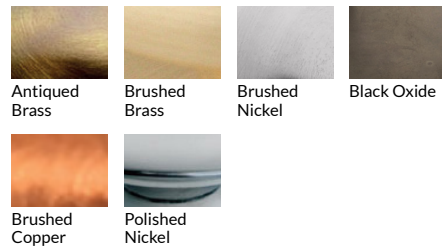

TRACY GLOVER

OBJECTS AND LIGHTING

Rondel Triad SCONCE

Description

Shown: Three Rondels in a mix of Primavera, Wrap, and Twist patterns, Bottle Green, Tourmaline, and Celadon colors, with Brushed Brass finish

Options Grid RONDEL TRIAD SCONCE

Please use options grid to specify pattern, color, colorway, metal finish, cord color, and glass shape when appropriate.

Grayed-out options are not available for this product.

Pattern Choices

Finish Choices

Color Choices for Dipped, Primavera, Ribbed, Rope, Smooth, Twist, and Wrap patterns

Cord Color Choices

Colorway Choices for Ombre pattern, Smooth or in Primavera

Diffuser Shape Choices

Colorway Choices for Licorice Stick pattern

Shape Choices for Metropolis Socket Covers

Colorway Choices for Striped pattern

Shape Choices for Sconce Backplate

Colorway Choices for Lace pattern

Color Choices for Lustre pattern