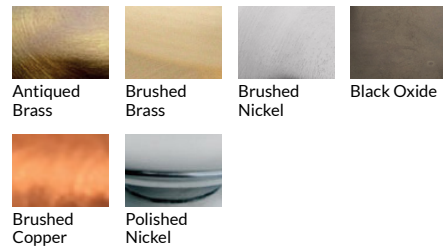

TRACY GLOVER

OBJECTS AND LIGHTING

Rondel SCONCE

Description

*Shown: 12" Rondel in Wrap pattern,
Persimmon color, with Polished Nickel finish*

- Glass available 10", 12", and 14" high
- Wall projection, 4"
- Backplate dimensions, 8" diameter x 1" deep
- 60watt candelabra-based socket
- 2.5watt dimmable LED bulb, included
- 120volt fixture
- UL listed

Options Grid RONDEL SCONCE

Please use options grid to specify pattern, color, colorway, metal finish, cord color, and glass shape when appropriate.

Grayed-out options are not available for this product.

Pattern Choices

Finish Choices

Color Choices for Dipped, Primavera, Ribbed, Rope, Smooth, Twist, and Wrap patterns

Colorway Choices for Ombre pattern, Smooth and Primavera

Colorway Choices for Licorice Stick pattern