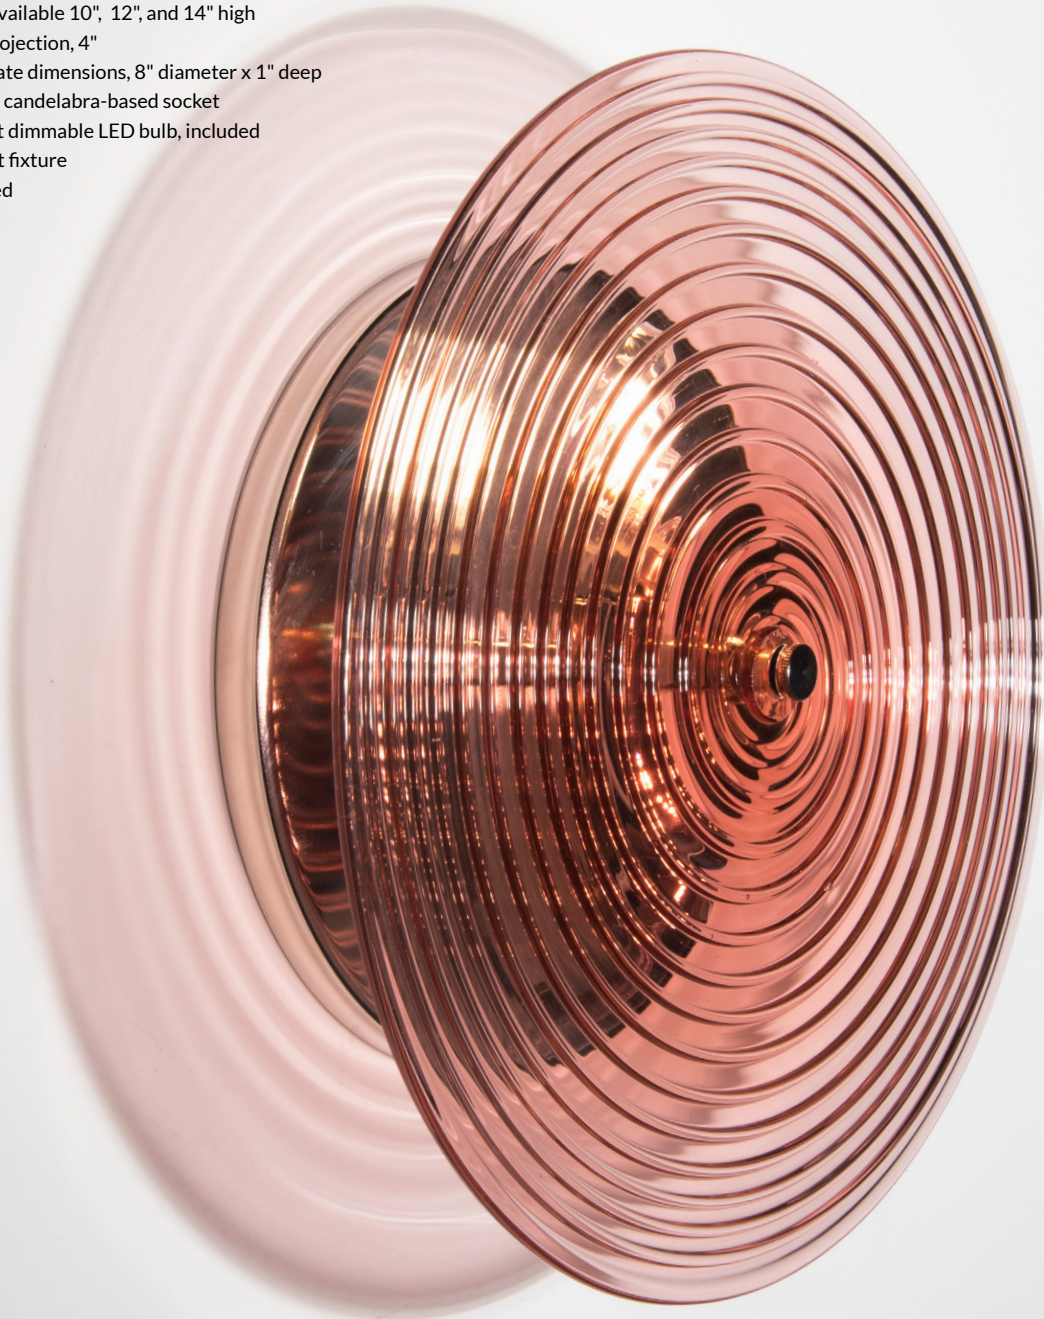

TRACY GLOVER

OBJECTS AND LIGHTING

Rondel SCONCE

Description

*Shown: 12" Rondel in Wrap pattern,
Persimmon color, with Polished Nickel finish*

- Glass available 10", 12", and 14" high
- Wall projection, 4"
- Backplate dimensions, 8" diameter x 1" deep
- 60watt candelabra-based socket
- 2.5watt dimmable LED bulb, included
- 120volt fixture
- UL listed

Options Grid RONDEL SCONCE

Please use options grid to specify pattern, color, colorway, metal finish, cord color, and glass shape when appropriate.

Grayed-out options are not available for this product.

Colorway Choices for Striped pattern

Colorway Choices for Lace pattern

Color Choices for Lustre pattern

Cord Color Choices

Diffuser Shape Choices

Shape Choices for Metropolitan Socket Covers

Shape Choices for Sconce Backplate