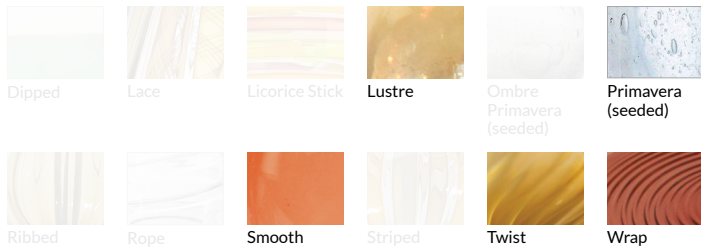

TRACY GLOVER

OBJECTS AND LIGHTING

Rondel SCONCE

Description

*Shown: 12" Rondel in Wrap pattern,
Persimmon color, with Polished Nickel finish*

- Glass available 10", 12", and 14" high
- Wall projection, 4"
- Backplate dimensions, 8" diameter x 1" deep
- 60watt candelabra-based socket
- 2.5watt dimmable LED bulb, included
- 120volt fixture
- UL listed

Options Grid RONDEL SCONCE

Please use options grid to specify pattern, color, colorway, metal finish, cord color, and glass shape when appropriate.

Grayed-out options are not available for this product.

Pattern Choices

Finish Choices

Color Choices for Dipped, Primavera, Ribbed, Rope, Smooth, Twist, and Wrap patterns

Colorway Choices for Ombre pattern, Smooth and Primavera

Colorway Choices for Licorice Stick pattern

Colorway Choices for Striped pattern

Colorway Choices for Lace pattern

Color Choices for Lustre pattern

Cord Color Choices

Diffuser Shape Choices

Shape Choices for Metropolitan Socket Covers

Shape Choices for Sconce Backplate