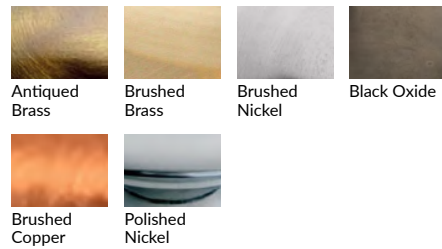

TRACY GLOVER
OBJECTS AND LIGHTING

Triple Rondel SCONCE OR FLUSHMOUNT

Description

Shown clockwise from top: Three 12" diameter Rondels in Wrap pattern, Steel Blue color; Primavera pattern, Tourmaline color; and Twist pattern, Celery color; with Antique Brass finish

Options Grid TRIPLE RONDEL SCONCE OR FLUSHMOUNT

Please use options grid to specify pattern, color, colorway, metal finish, cord color, and glass shape when appropriate.

Grayed-out options are not available for this product.

Pattern Choices

Finish Choices

Color Choices for Dipped, Primavera, Ribbed, Rope, Smooth, Twist, and Wrap patterns

Cord Color Choices

Colorway Choices for Ombre pattern, Smooth or in Primavera

Diffuser Shape Choices

Colorway Choices for Licorice Stick pattern

Shape Choices for Metropolis Socket Covers

Colorway Choices for Striped pattern

Shape Choices for Sconce Backplate

Colorway Choices for Lace pattern

Color Choices for Lustre pattern