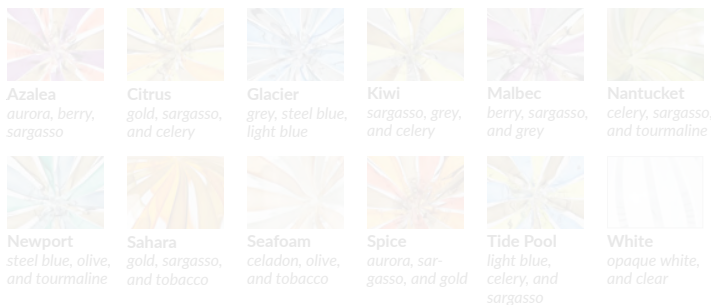

TRACY GLOVER
OBJECTS AND LIGHTING

Triple Rondel SCONCE OR FLUSHMOUNT

Description

Shown clockwise from top: Three 12" diameter Rondels in Wrap pattern, Steel Blue color; Primavera pattern, Tourmaline color; and Twist pattern, Celery color; with Antique Brass finish

Options Grid TRIPLE RONDEL SCONCE OR FLUSHMOUNT

Please use options grid to specify pattern, color, colorway, metal finish, cord color, and glass shape when appropriate.

Grayed-out options are not available for this product.

Pattern Choices

Finish Choices

Color Choices for Dipped, Primavera, Ribbed, Rope, Smooth, Twist, and Wrap patterns

Cord Color Choices

Colorway Choices for Ombre pattern, Smooth or in Primavera

Diffuser Shape Choices

Colorway Choices for Licorice Stick pattern

Shape Choices for Metropolis Socket Covers

Colorway Choices for Striped pattern

Shape Choices for Sconce Backplate

Colorway Choices for Lace pattern

Color Choices for Lustre pattern