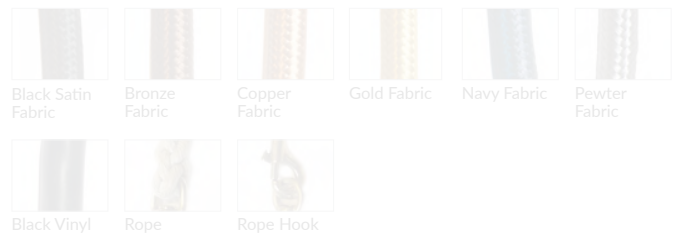

TRACY GLOVER
OBJECTS AND LIGHTING

Triple Rondel SCONCE OR FLUSHMOUNT

Description

Shown clockwise from top: Three 12" diameter Rondels in Wrap pattern, Steel Blue color; Primavera pattern, Tourmaline color; and Twist pattern, Celery color; with Antique Brass finish

Options Grid TRIPLE RONDEL SCONCE OR FLUSHMOUNT

Please use options grid to specify pattern, color, colorway, metal finish, cord color, and glass shape when appropriate.

Grayed-out options are not available for this product.

Pattern Choices

Finish Choices

Color Choices for Dipped, Primavera, Ribbed, Rope, Smooth, Twist, and Wrap patterns

Cord Color Choices

Colorway Choices for Ombre pattern, Smooth or in Primavera

Diffuser Shape Choices

Colorway Choices for Licorice Stick pattern

Shape Choices for Metropolis Socket Covers

Colorway Choices for Striped pattern

Shape Choices for Sconce Backplate

Colorway Choices for Lace pattern

Color Choices for Lustre pattern