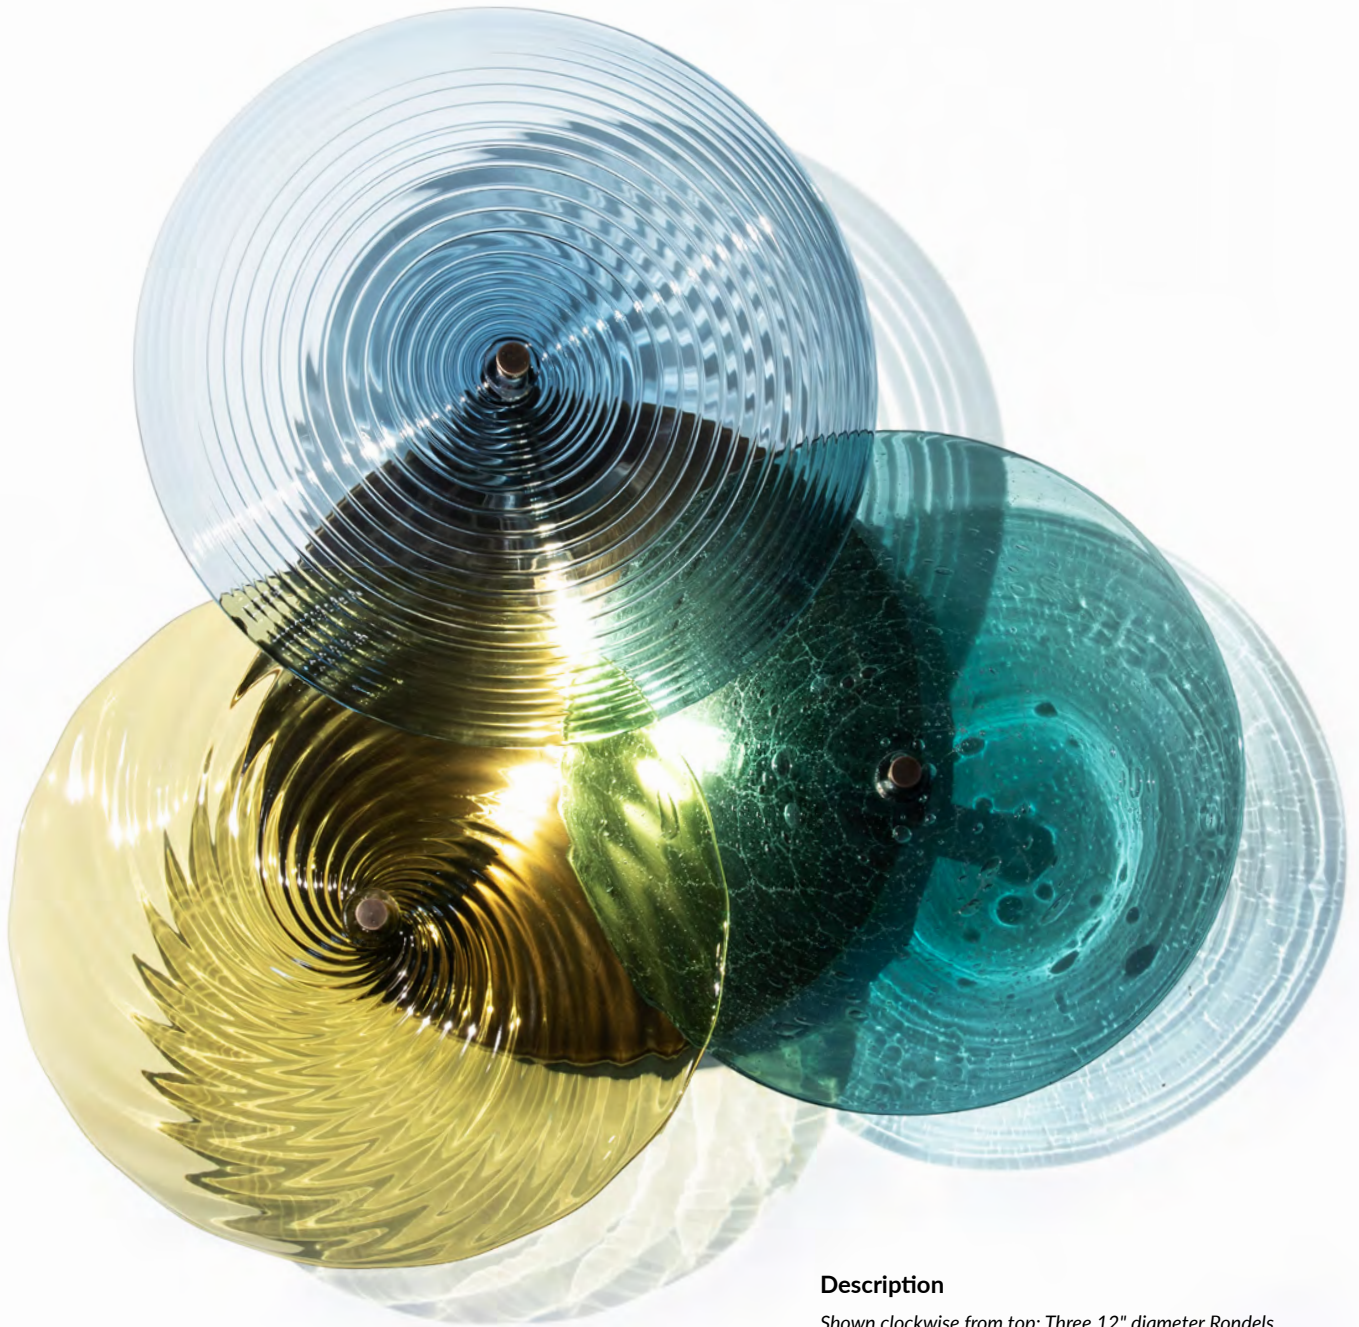

TRACY GLOVER
OBJECTS AND LIGHTING

Triple Rondel SCONCE OR FLUSHMOUNT

Description

Shown clockwise from top: Three 12" diameter Rondels in Wrap pattern, Steel Blue color; Primavera pattern, Tourmaline color; and Twist pattern, Celery color; with Antique Brass finish

- May be used as ceiling mount
- Fixture is 22" at widest x 5" projection
- Backplate dimensions, 12" diameter x 1" deep
- 60watt candelabra-based sockets
- Three 2.5watt dimmable LED bulbs, included
- 120volt fixture
- UL listed

Options Grid TRIPLE RONDEL SCONCE OR FLUSHMOUNT

Please use options grid to specify pattern, color, colorway, metal finish, cord color, and glass shape when appropriate.

Grayed-out options are not available for this product.

Colorway Choices for Licorice Stick pattern

Shape Choices for Metropolis Socket Covers

Colorway Choices for Striped pattern

Shape Choices for Sconce Backplate

Colorway Choices for Lace pattern

Color Choices for Lustre pattern