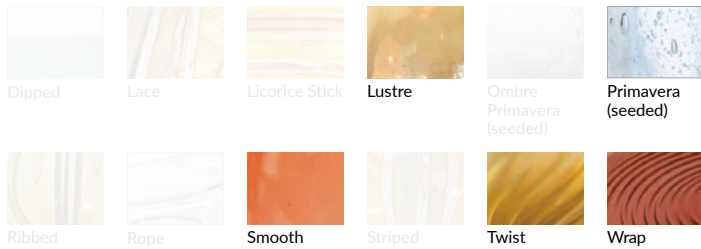

TRACY GLOVER
OBJECTS AND LIGHTING

Triple Rondel SCONCE OR FLUSHMOUNT

Description

Shown clockwise from top: Three 12" diameter Rondels in Wrap pattern, Steel Blue color; Primavera pattern, Tourmaline color; and Twist pattern, Celery color; with Antique Brass finish

Options Grid TRIPLE RONDEL SCONCE OR FLUSHMOUNT

Please use options grid to specify pattern, color, colorway, metal finish, cord color, and glass shape when appropriate.

Grayed-out options are not available for this product.

Pattern Choices

Finish Choices

Color Choices for Dipped, Primavera, Ribbed, Rope, Smooth, Twist, and Wrap patterns

Cord Color Choices

Colorway Choices for Ombre pattern, Smooth or in Primavera

Diffuser Shape Choices

Colorway Choices for Licorice Stick pattern

Shape Choices for Metropolis Socket Covers

Colorway Choices for Striped pattern

Shape Choices for Sconce Backplate

Colorway Choices for Lace pattern

Color Choices for Lustre pattern