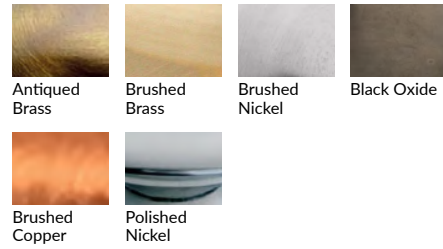

TRACY GLOVER

OBJECTS AND LIGHTING

Double Rondel SCONCE

Description

Shown: 12" diameter Rondels in Wrap pattern, Clear color, with Brushed Brass finish

- Fixture is 18.5" high x 12" wide x 4" projection
- Backplate dimensions, 16" high x 6" wide x .75" deep
- 60watt candelabra-based sockets
- Two 2.5watt dimmable LED bulbs, included
- 120volt fixture
- UL listed

Options Grid DOUBLE RONDEL SCONCE

Please use options grid to specify pattern, color, colorway, metal finish, cord color, and glass shape when appropriate.

Grayed-out options are not available for this product.

Pattern Choices

Finish Choices

Color Choices for Dipped, Primavera, Ribbed, Rope, Smooth, Twist, and Wrap patterns

Cord Color Choices

Colorway Choices for Ombre pattern, Smooth or in Primavera

Diffuser Shape Choices

Colorway Choices for Licorice Stick pattern

Shape Choices for Metropolis Socket Covers

Colorway Choices for Striped pattern

Shape Choices for Sconce Backplate

Colorway Choices for Lace pattern

Color Choices for Lustre pattern