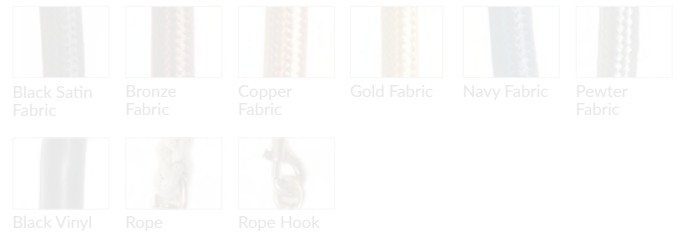

TRACY GLOVER

OBJECTS AND LIGHTING

Double Rondel SCONCE

Description

Shown: 12" diameter Rondels in Wrap pattern, Clear color, with Brushed Brass finish

- Fixture is 18.5" high x 12" wide x 4" projection
- Backplate dimensions, 16" high x 6" wide x .75" deep
- 60watt candelabra-based sockets
- Two 2.5watt dimmable LED bulbs, included
- 120volt fixture
- UL listed

Options Grid DOUBLE RONDEL SCONCE

Please use options grid to specify pattern, color, colorway, metal finish, cord color, and glass shape when appropriate.

Grayed-out options are not available for this product.

Pattern Choices

Finish Choices

Color Choices for Dipped, Primavera, Ribbed, Rope, Smooth, Twist, and Wrap patterns

Cord Color Choices

Colorway Choices for Ombre pattern, Smooth or in Primavera

Diffuser Shape Choices

Colorway Choices for Licorice Stick pattern

Shape Choices for Metropolis Socket Covers

Colorway Choices for Striped pattern

Shape Choices for Sconce Backplate

Colorway Choices for Lace pattern

Color Choices for Lustre pattern