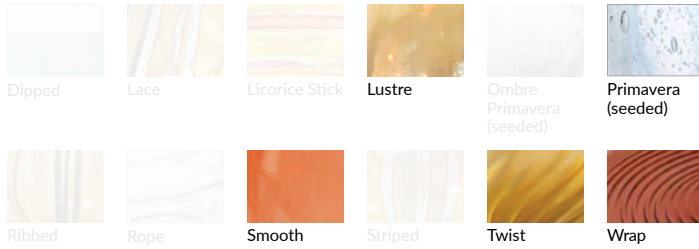

TRACY GLOVER

OBJECTS AND LIGHTING

Double Rondel SCONCE

Description

Shown: 12" diameter Rondels in Wrap pattern, Clear color, with Brushed Brass finish

- Fixture is 18.5" high x 12" wide x 4" projection
- Backplate dimensions, 16" high x 6" wide x .75" deep
- 60watt candelabra-based sockets
- Two 2.5watt dimmable LED bulbs, included
- 120volt fixture
- UL listed

Options Grid DOUBLE RONDEL SCONCE

Please use options grid to specify pattern, color, colorway, metal finish, cord color, and glass shape when appropriate.

Grayed-out options are not available for this product.

Pattern Choices

Finish Choices

Color Choices for Dipped, Primavera, Ribbed, Rope, Smooth, Twist, and Wrap patterns

Cord Color Choices

Colorway Choices for Ombre pattern, Smooth or in Primavera

Diffuser Shape Choices

Colorway Choices for Licorice Stick pattern

Shape Choices for Metropolis Socket Covers

Colorway Choices for Striped pattern

Shape Choices for Sconce Backplate

Colorway Choices for Lace pattern

Color Choices for Lustre pattern