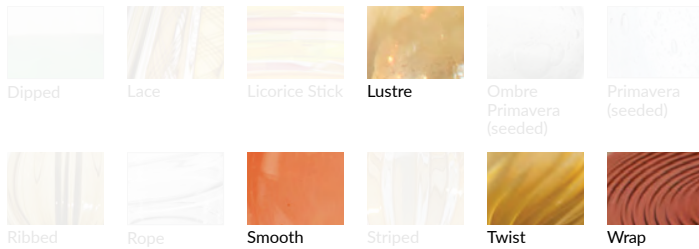

Options Grid RONDEL SCONCE

Please use options grid to specify pattern, color, colorway, metal finish, cord color, and glass shape when appropriate.

Grayed-out options are not available for this product.

Pattern Choices