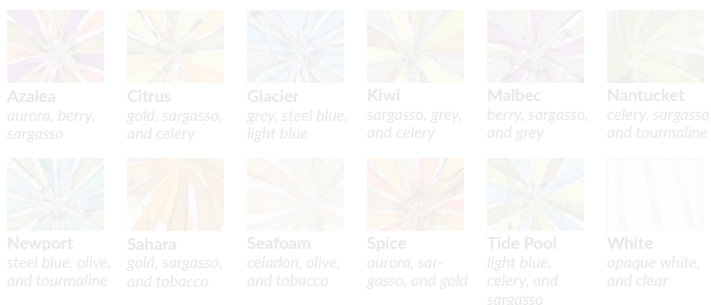

Shape Choices for Metropolis Socket Covers

Colorway Choices for Striped pattern