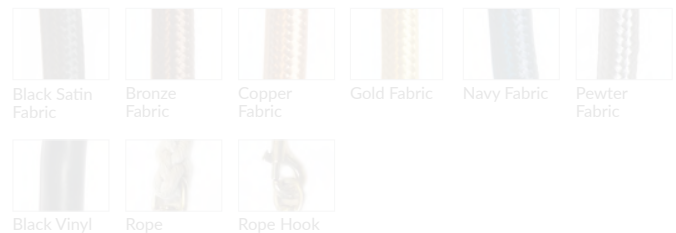

Cord Color Choices