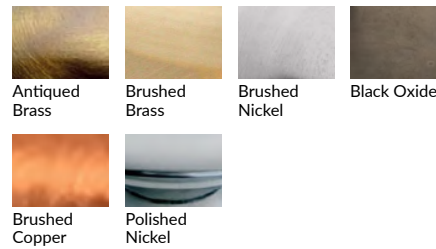

# Options Grid RONDEL SCONCE

Please use options grid to specify pattern, color, colorway, metal finish, cord color, and glass shape when appropriate.

**Grayed-out options are not available for this product.**

## Finish Choices