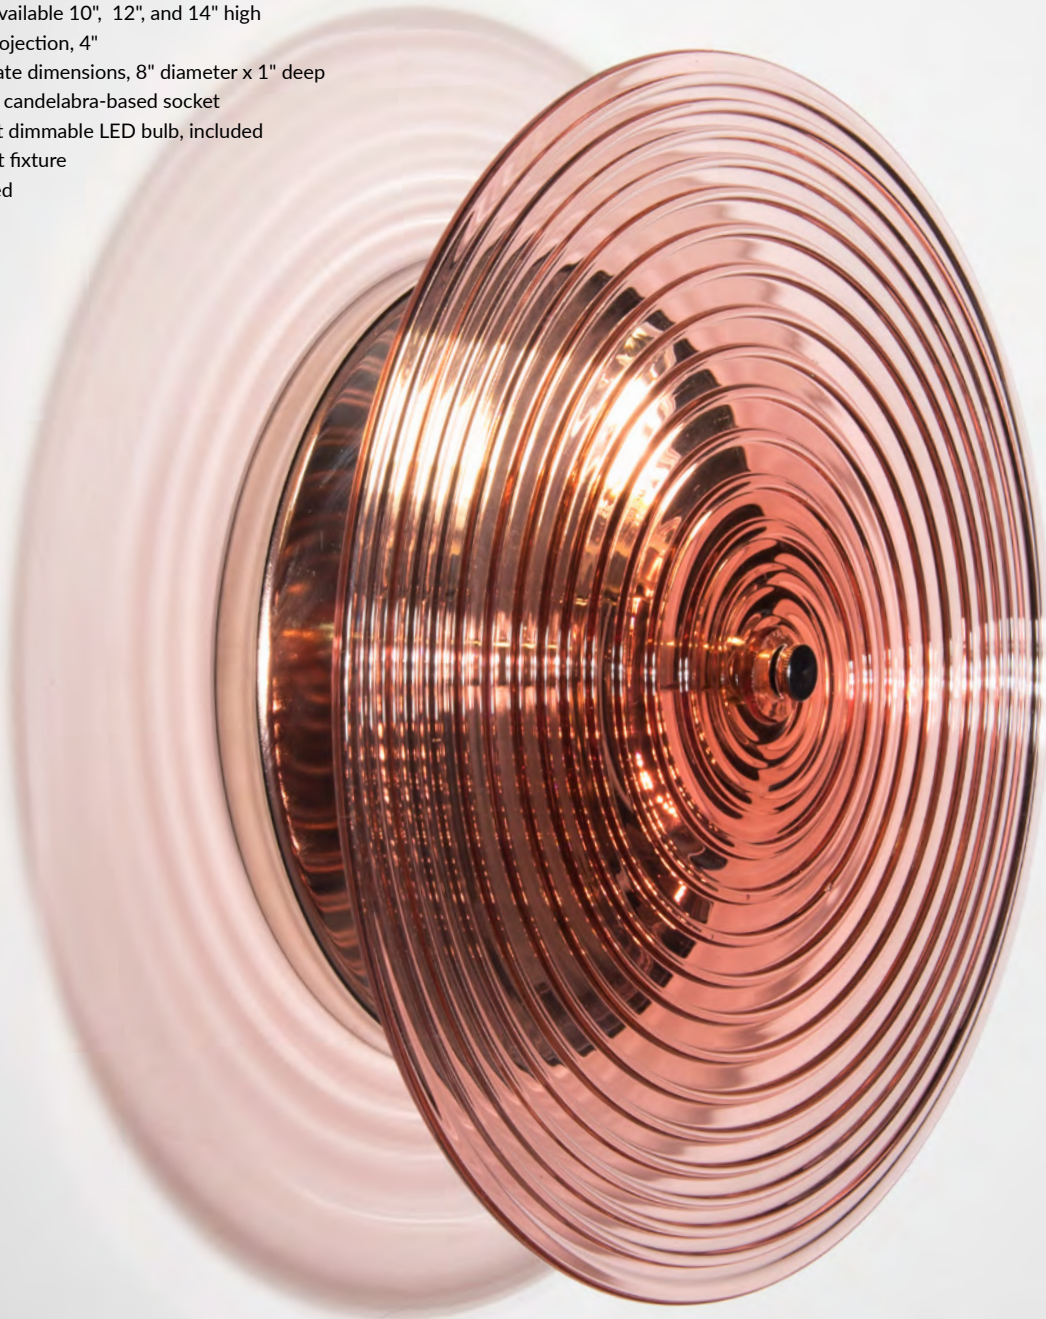

### Description

*Shown: 12" Rondel in Wrap pattern,  
Persimmon color, with Polished Nickel finish*

- Glass available 10", 12", and 14" high
- Wall projection, 4"
- Backplate dimensions, 8" diameter x 1" deep
- 60watt candelabra-based socket
- 2.5watt dimmable LED bulb, included
- 120volt fixture
- UL listed

# Options Grid RONDEL SCONCE

Please use options grid to specify pattern, color, colorway, metal finish, cord color, and glass shape when appropriate.

**Grayed-out options are not available for this product.**