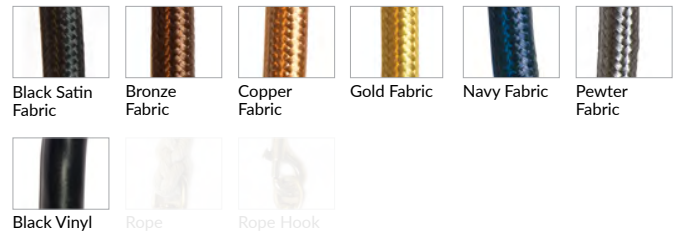

TRACY GLOVER

OBJECTS AND LIGHTING

Rondel PENDANT

Description

Shown: 12" Rondel in Wrap pattern, Clear color, with Brushed Copper finish, and Copper Fabric cord

- Glass available from 12" - 14" diameter
- Comes with 3' or cord, or specify length
- Specify cord or metal downrod; only cord is field adjustable
- Pendant canopy dimensions, 5" x .75" high
- Also available as Flushmount
- (2) 40watt max candelabra-based sockets
- (2) 2.5watt dimmable LED bulbs, included
- 120volt fixture
- UL listed

Options Grid RONDEL PENDANT

Please use options grid to specify pattern, color, colorway, metal finish, cord color, and glass shape when appropriate.

Grayed-out options are not available for this product.

Pattern Choices

Finish Choices

Color Choices for Dipped, Primavera, Ribbed, Rope, Smooth, Twist, and Wrap patterns

Cord Color Choices

Colorway Choices for Ombre pattern, Smooth or in Primavera

Diffuser Shape Choices

Colorway Choices for Licorice Stick pattern

Shape Choices for Metropolis Socket Covers

Colorway Choices for Striped pattern

Shape Choices for Sconce Backplate

Colorway Choices for Lace pattern

Color Choices for Lustre pattern