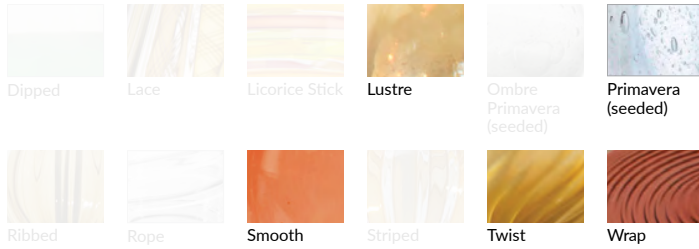

TRACY GLOVER

OBJECTS AND LIGHTING

Rondel PENDANT

Description

Shown: 12" Rondel in Wrap pattern, Clear color, with Brushed Copper finish, and Copper Fabric cord

- Glass available from 12" - 14" diameter
- Comes with 3' or cord, or specify length
- Specify cord or metal downrod; only cord is field adjustable
- Pendant canopy dimensions, 5" x .75" high
- Also available as Flushmount
- (2) 40watt max candelabra-based sockets
- (2) 2.5watt dimmable LED bulbs, included
- 120volt fixture
- UL listed

Options Grid RONDEL PENDANT

Please use options grid to specify pattern, color, colorway, metal finish, cord color, and glass shape when appropriate.

Grayed-out options are not available for this product.

Pattern Choices

Finish Choices

Color Choices for Dipped, Primavera, Ribbed, Rope, Smooth, Twist, and Wrap patterns

Cord Color Choices

Colorway Choices for Ombre pattern, Smooth or in Primavera

Diffuser Shape Choices

Colorway Choices for Licorice Stick pattern

Shape Choices for Metropolis Socket Covers

Colorway Choices for Striped pattern

Shape Choices for Sconce Backplate

Colorway Choices for Lace pattern

Color Choices for Lustre pattern