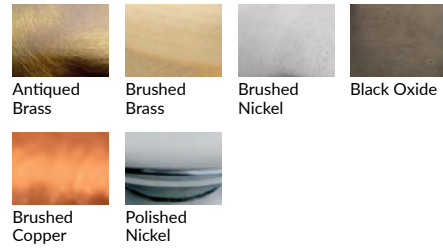

Options Grid RONDEL PENDANT

Please use options grid to specify pattern, color, colorway, metal finish, cord color, and glass shape when appropriate.

Grayed-out options are not available for this product.

Pattern Choices

Finish Choices

Color Choices for Dipped, Primavera, Ribbed, Rope, Smooth, Twist, and Wrap patterns

Cord Color Choices

Colorway Choices for Ombre pattern, Smooth or in Primavera

Diffuser Shape Choices

Colorway Choices for Licorice Stick pattern

Shape Choices for Metropolis Socket Covers

Colorway Choices for Striped pattern

Shape Choices for Sconce Backplate

Colorway Choices for Lace pattern

Color Choices for Lustre pattern