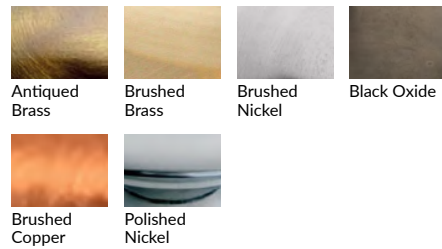

# Options Grid RONDEL FLUSHMOUNT

Please use options grid to specify pattern, color, colorway, metal finish, cord color, and glass shape when appropriate.

**Grayed-out options are not available for this product.**

## Finish Choices