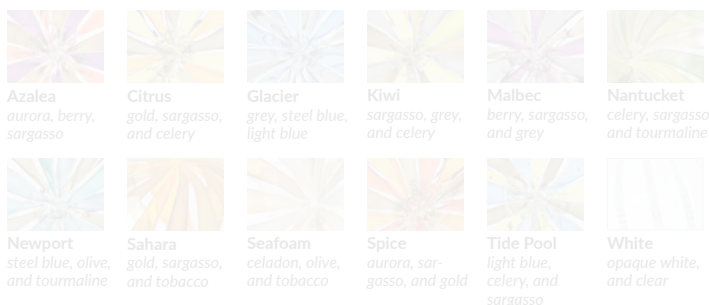

Shape Choices for Metropolis Socket Covers

Colorway Choices for Striped pattern