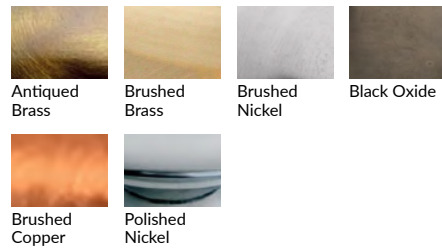

# Options Grid RAINDROP CHANDELIER

Please use options grid to specify pattern, color, colorway, metal finish, cord color, and glass shape when appropriate.

**Grayed-out options are not available for this product.**

## Finish Choices