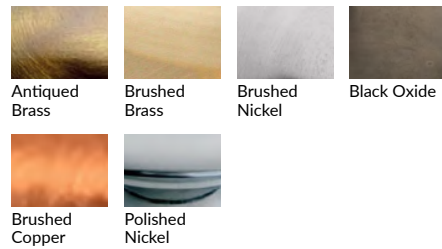

TRACY GLOVER

OBJECTS AND LIGHTING

Parrish SCONCE

Description

Shown: Finial in Ribbed pattern, Aurora color. Cone in Lace pattern, Aurora/Tourmaline colorway, Round backplate, with Black Oxide finish

- 13.5" OAH x 6" wall projection
- Backplate dimensions, 4.5" diam x .5" deep
- 40watt max, medium-based socket
- 6watt dimmable LED bulb, included
- 120volt fixture
- UL listed

Options Grid PARRISH SCONCE

Please use options grid to specify pattern, color, colorway, metal finish, cord color, and glass shape when appropriate.

Grayed-out options are not available for this product.

Pattern Choices

Finish Choices

Color Choices for Dipped, Primavera, Ribbed, Rope, Smooth, Twist, and Wrap patterns

Cord Color Choices

Colorway Choices for Ombre pattern, Smooth or in Primavera

Diffuser Shape Choices

Colorway Choices for Licorice Stick pattern

Shape Choices for Metropolis Socket Covers

Colorway Choices for Striped pattern

Shape Choices for Sconce Backplate

Colorway Choices for Lace pattern

Color Choices for Lustre pattern