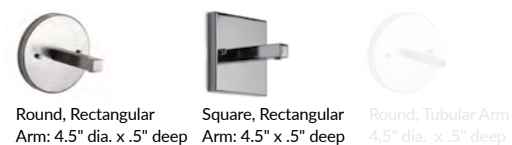

TRACY GLOVER

OBJECTS AND LIGHTING

Parrish SCONCE

Description

Shown: Finial in Ribbed pattern, Aurora color. Cone in Lace pattern, Aurora/Tourmaline colorway, Round backplate, with Black Oxide finish

- 13.5" OAH x 6" wall projection
- Backplate dimensions, 4.5" diam x .5" deep
- 40watt max, medium-based socket
- 6watt dimmable LED bulb, included
- 120volt fixture
- UL listed

Options Grid PARRISH SCONCE

Please use options grid to specify pattern, color, colorway, metal finish, cord color, and glass shape when appropriate.

Grayed-out options are not available for this product.

Colorway Choices for Licorice Stick pattern

Shape Choices for Metropolis Socket Covers

Colorway Choices for Striped pattern

Shape Choices for Sconce Backplate

Colorway Choices for Lace pattern

Color Choices for Lustre pattern