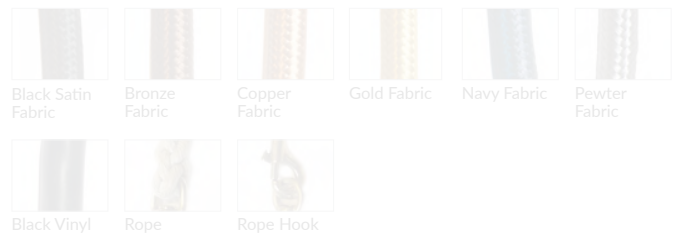

TRACY GLOVER

OBJECTS AND LIGHTING

Parrish SCONCE

Description

Shown: Finial in Ribbed pattern, Aurora color. Cone in Lace pattern, Aurora/Tourmaline colorway, Round backplate, with Black Oxide finish

- 13.5" OAH x 6" wall projection
- Backplate dimensions, 4.5" diam x .5" deep
- 40watt max, medium-based socket
- 6watt dimmable LED bulb, included
- 120volt fixture
- UL listed

Options Grid PARRISH SCONCE

Please use options grid to specify pattern, color, colorway, metal finish, cord color, and glass shape when appropriate.

Grayed-out options are not available for this product.

Pattern Choices

Finish Choices

Color Choices for Dipped, Primavera, Ribbed, Rope, Smooth, Twist, and Wrap patterns

Cord Color Choices

Colorway Choices for Ombre pattern, Smooth or in Primavera

Diffuser Shape Choices

Colorway Choices for Licorice Stick pattern

Shape Choices for Metropolis Socket Covers

Colorway Choices for Striped pattern

Shape Choices for Sconce Backplate

Colorway Choices for Lace pattern

Color Choices for Lustre pattern