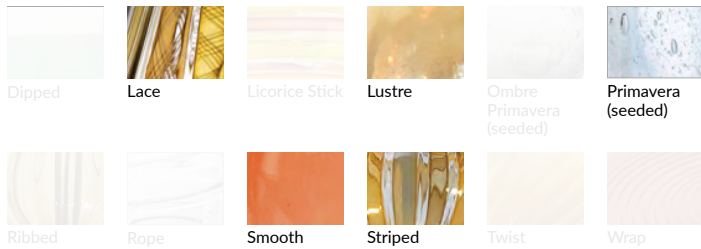

TRACY GLOVER

OBJECTS AND LIGHTING

Parrish SCONCE

Description

Shown: Finial in Ribbed pattern, Aurora color. Cone in Lace pattern, Aurora/Tourmaline colorway, Round backplate, with Black Oxide finish

- 13.5" OAH x 6" wall projection
- Backplate dimensions, 4.5" diam x .5" deep
- 40watt max, medium-based socket
- 6watt dimmable LED bulb, included
- 120volt fixture
- UL listed

Options Grid PARRISH SCONCE

Please use options grid to specify pattern, color, colorway, metal finish, cord color, and glass shape when appropriate.

Grayed-out options are not available for this product.

Pattern Choices

Finish Choices

Color Choices for Dipped, Primavera, Ribbed, Rope, Smooth, Twist, and Wrap patterns

Cord Color Choices

Colorway Choices for Ombre pattern, Smooth or in Primavera

Diffuser Shape Choices

Colorway Choices for Licorice Stick pattern

Shape Choices for Metropolis Socket Covers

Colorway Choices for Striped pattern

Shape Choices for Sconce Backplate

Colorway Choices for Lace pattern

Color Choices for Lustre pattern