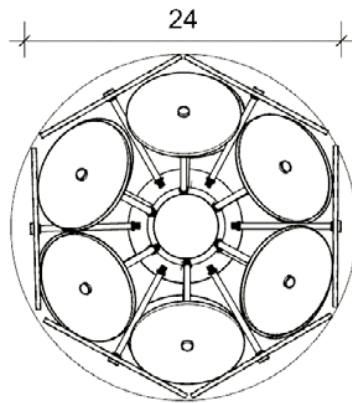

TRACY GLOVER

OBJECTS AND LIGHTING

Orbital CHANDELIER