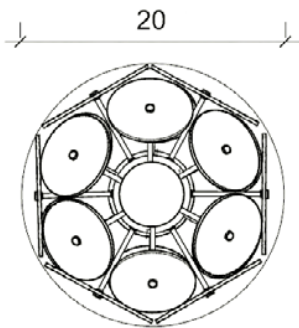

TRACY GLOVER

OBJECTS AND LIGHTING

Orbital CHANDELIER