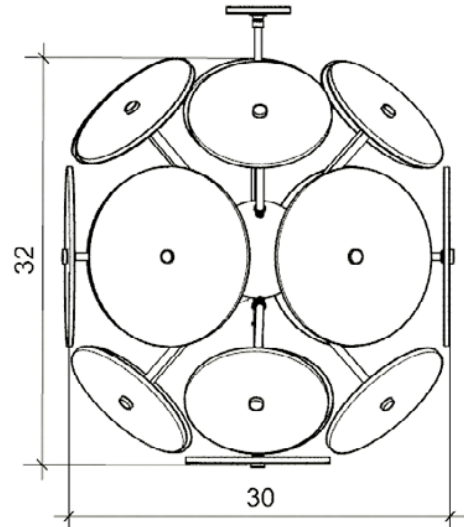

TRACY GLOVER

OBJECTS AND LIGHTING

Orbital CHANDELIER