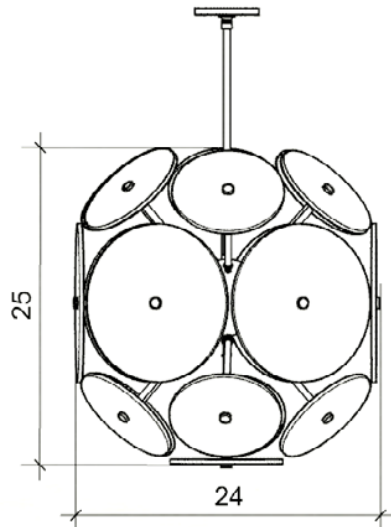

TRACY GLOVER

OBJECTS AND LIGHTING

Orbital CHANDELIER