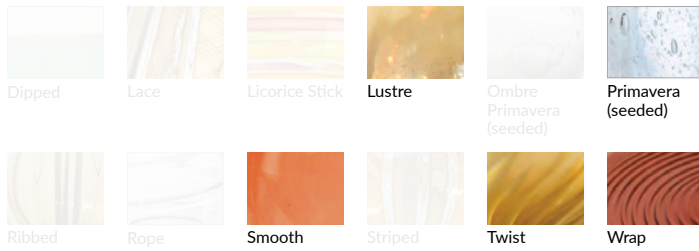

Options Grid ORBITAL CHANDELIER

Please use options grid to specify pattern, color, colorway, metal finish, cord color, and glass shape when appropriate.

Grayed-out options are not available for this product.

Pattern Choices