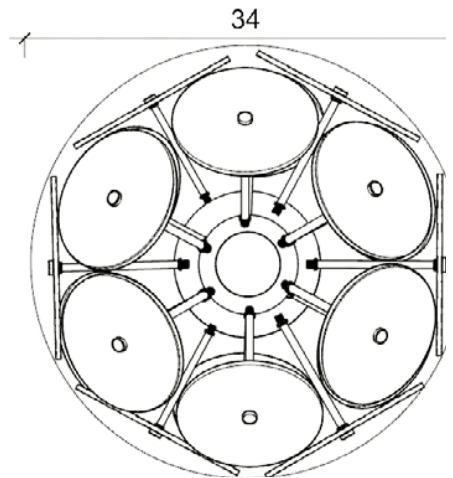

TRACY GLOVER

OBJECTS AND LIGHTING

Orbital CHANDELIER