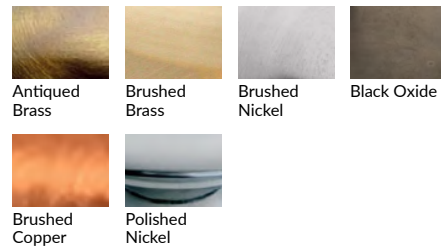

### Description

*Shown: Nineteen Rondels in a mix of Primavera, Twist, Smooth, and Wrap patterns; Sea Blue, Turquoise, Light Blue, and Steel Blue colors; with Brushed Nickel finish. 30" diameter*

- Fixture available in any height; to find the minimum height, add 2" to the width dimension
- Glass sphere available 18", 24", and 30" diameter
- Canopy dimensions, 5" diameter x .75" high
- Fixture weight, approximately 35 pounds
- 60watt max candelabra-based sockets
- Six 5watt dimmable LED bulbs, included
- 120volt fixture
- UL listed

# Options Grid ORBITAL CHANDELIER

Please use options grid to specify pattern, color, colorway, metal finish, cord color, and glass shape when appropriate.

**Grayed-out options are not available for this product.**

## Finish Choices