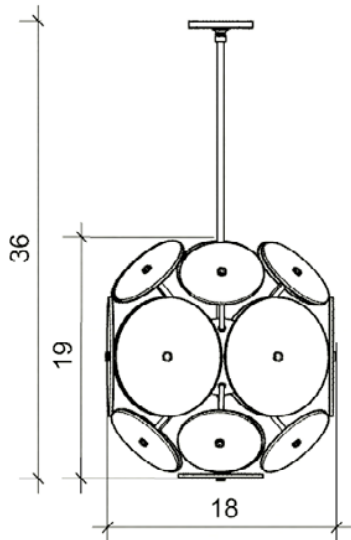

TRACY GLOVER

OBJECTS AND LIGHTING

Orbital CHANDELIER