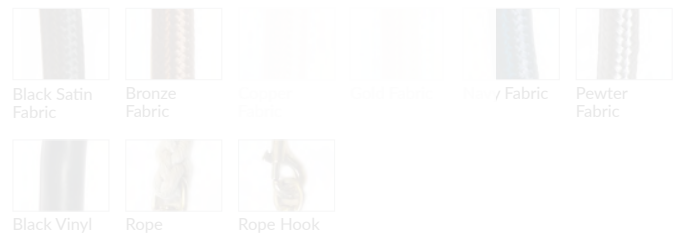

Cord Color Choices