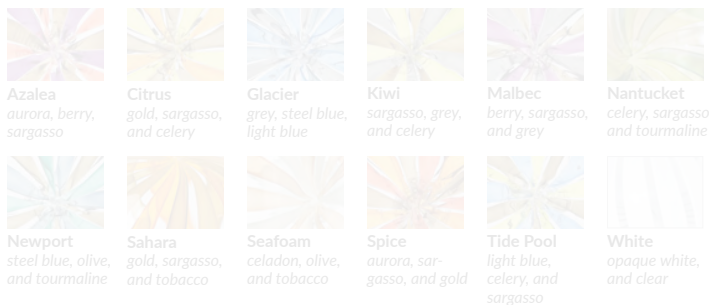

Shape Choices for Metropolis Socket Covers

Colorway Choices for Striped pattern