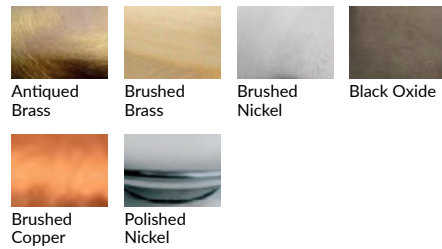

Options Grid ONION PENDANT

Please use options grid to specify pattern, color, colorway, metal finish, cord color, and glass shape when appropriate.

Grayed-out options are not available for this product.

Pattern Choices

Finish Choices

Color Choices for Dipped, Primavera, Ribbed, Rope, Smooth, Twist, and Wrap patterns

Cord Color Choices

Colorway Choices for Ombre pattern, Smooth or in Primavera

Diffuser Shape Choices

Colorway Choices for Licorice Stick pattern

Shape Choices for Metropolis Socket Covers

Colorway Choices for Striped pattern

Shape Choices for Sconce Backplate

Colorway Choices for Lace pattern

Color Choices for Lustre pattern