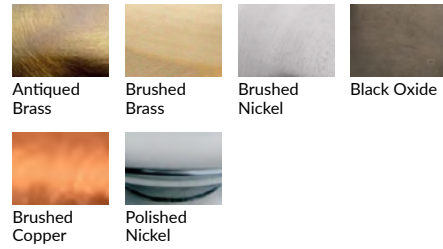

Options Grid ONION FLUSHMOUNT

Please use options grid to specify pattern, color, colorway, metal finish, cord color, and glass shape when appropriate.

Grayed-out options are not available for this product.

Pattern Choices

Finish Choices

Color Choices for Dipped, Primavera, Ribbed, Rope, Smooth, Twist, and Wrap patterns

Cord Color Choices

Colorway Choices for Ombre pattern, Smooth or in Primavera

Diffuser Shape Choices

Colorway Choices for Licorice Stick pattern

Shape Choices for Metropolis Socket Covers

Colorway Choices for Striped pattern

Shape Choices for Sconce Backplate

Colorway Choices for Lace pattern

Color Choices for Lustre pattern