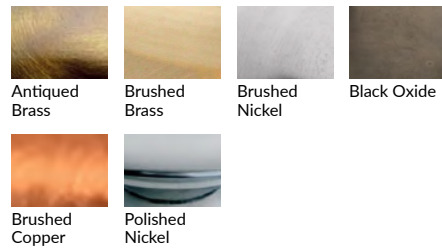

# Options Grid METROPOLIS PENDANTS

Please use options grid to specify pattern, color, colorway, metal finish, cord color, and glass shape when appropriate.

Grayed-out options are not available for this product.

## Finish Choices