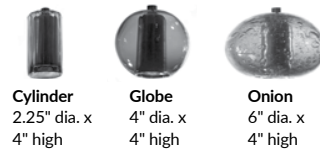

- Fixture available in any height
- Glass available in these shapes:
 - 4" high x 2" wide Cylinder
 - 4" diameter Globe
 - 4" high x 5" wide Onion
- Stock canopies in 8" and 12" diameters; Custom canopies available
- 40watt max medium-based sockets
- Bulbs not included
- 120volt fixture
- UL listed

Options Grid METROPOLIS MULTIPOINT CHANDELIER

Please use options grid to specify pattern, color, colorway, metal finish, cord color, and glass shape when appropriate.

Grayed-out options are not available for this product.

Pattern Choices

Finish Choices

Color Choices for Dipped, Primavera, Ribbed, Rope, Smooth, Twist, and Wrap patterns

Cord Color Choices

Colorway Choices for Ombre pattern, Smooth or in Primavera

Diffuser Shape Choices

Colorway Choices for Licorice Stick pattern

Shape Choices for Metropolis Socket Covers

Colorway Choices for Striped pattern

Shape Choices for Sconce Backplate

Colorway Choices for Lace pattern

Color Choices for Lustre pattern