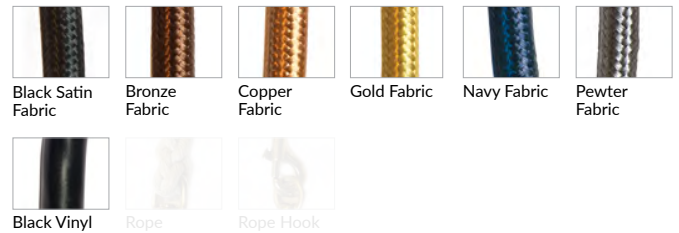

Options Grid METROPOLIS MULTIPOINT CHANDELIER

Please use options grid to specify pattern, color, colorway, metal finish, cord color, and glass shape when appropriate.

Grayed-out options are not available for this product.

Pattern Choices

Finish Choices

Color Choices for Dipped, Primavera, Ribbed, Rope, Smooth, Twist, and Wrap patterns

Cord Color Choices

Colorway Choices for Ombre pattern, Smooth or in Primavera

Diffuser Shape Choices

Colorway Choices for Licorice Stick pattern

Shape Choices for Metropolis Socket Covers

Colorway Choices for Striped pattern

Shape Choices for Sconce Backplate

Colorway Choices for Lace pattern

Color Choices for Lustre pattern