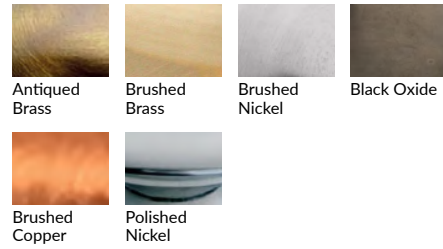

Options Grid METROPOLIS MULTIPOINT CHANDELIER

Please use options grid to specify pattern, color, colorway, metal finish, cord color, and glass shape when appropriate.

Grayed-out options are not available for this product.

Pattern Choices

Finish Choices

Color Choices for Dipped, Primavera, Ribbed, Rope, Smooth, Twist, and Wrap patterns

Cord Color Choices

Colorway Choices for Ombre pattern, Smooth or in Primavera

Diffuser Shape Choices

Colorway Choices for Licorice Stick pattern

Shape Choices for Metropolis Socket Covers

Colorway Choices for Striped pattern

Shape Choices for Sconce Backplate

Colorway Choices for Lace pattern

Color Choices for Lustre pattern