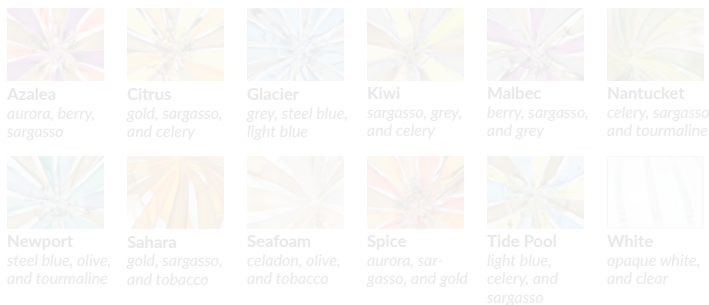

Options Grid METROPOLIS MULTIPOINT CHANDELIER

Please use options grid to specify pattern, color, colorway, metal finish, cord color, and glass shape when appropriate.

Grayed-out options are not available for this product.

Pattern Choices

Finish Choices

Color Choices for Dipped, Primavera, Ribbed, Rope, Smooth, Twist, and Wrap patterns

Cord Color Choices

Colorway Choices for Ombre pattern, Smooth or in Primavera

Diffuser Shape Choices

Colorway Choices for Licorice Stick pattern

Shape Choices for Metropolis Socket Covers

Colorway Choices for Striped pattern

Shape Choices for Sconce Backplate

Colorway Choices for Lace pattern

Color Choices for Lustre pattern