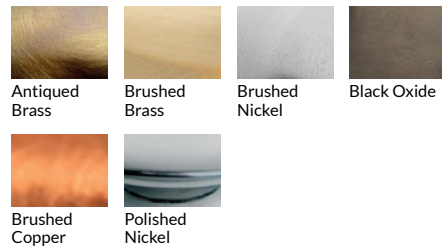

TRACY GLOVER

OBJECTS AND LIGHTING

Lens PENDANT

Description

Shown: Lens diffusers in Primavera pattern, Tourmaline color. Brushed Nickel finish

- (2) 14" diameter, convex glass Lenses
- Up to a 36" downrod, or specify length
- Metal downrod is not field adjustable
- Canopy dimensions, 5" diameter x .75" high
- (2) 60watt max candelabra-based sockets
- 2.5watt dimmable LED bulbs, included
- 120volt fixture
- UL and cUL listed

Options Grid LENS CHANDELIER

Please use options grid to specify pattern, color, colorway, metal finish, cord color, and glass shape when appropriate.

Grayed-out options are not available for this product.

Pattern Choices

Finish Choices

Color Choices for Dipped, Primavera, Ribbed, Rope, Smooth, Twist, and Wrap patterns

Cord Color Choices

Colorway Choices for Ombre pattern, Smooth or in Primavera

Diffuser Shape Choices

Colorway Choices for Licorice Stick pattern

Shape Choices for Metropolis Socket Covers

Colorway Choices for Striped pattern

Shape Choices for Sconce Backplate

Colorway Choices for Lace pattern

Color Choices for Lustre pattern