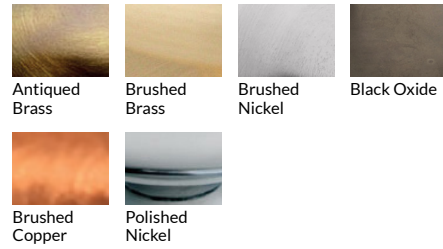

# Options Grid HUNDI PENDANT

Please use options grid to specify pattern, color, colorway, metal finish, cord color, and glass shape when appropriate.

Grayed-out options are not available for this product.

## Finish Choices