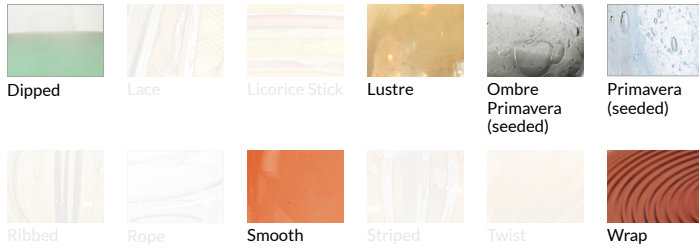

Options Grid HUNDI PENDANT

Please use options grid to specify pattern, color, colorway, metal finish, cord color, and glass shape when appropriate.

Grayed-out options are not available for this product.

Pattern Choices