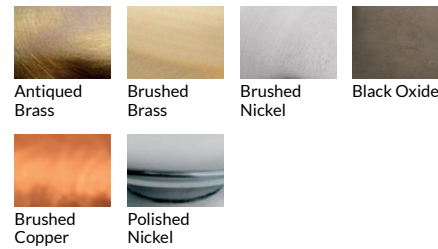

Options Grid GOURD CHANDELIER

Please use options grid to specify pattern, color, colorway, metal finish, cord color, and glass shape when appropriate.

Grayed-out options are not available for this product.

Pattern Choices

Finish Choices

Color Choices for Dipped, Primavera, Ribbed, Rope, Smooth, Twist, and Wrap patterns

Cord Color Choices

Colorway Choices for Ombre pattern, Smooth or in Primavera

Diffuser Shape Choices

Colorway Choices for Licorice Stick pattern

Shape Choices for Metropolis Socket Covers

Colorway Choices for Striped pattern

Shape Choices for Sconce Backplate

Colorway Choices for Lace pattern

Color Choices for Lustre pattern