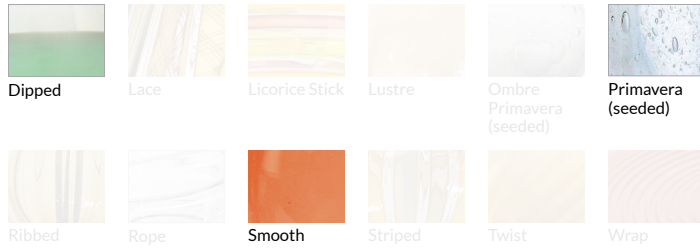

Description

Shown from left to right: Large Gourd in Dipped pattern, Tourmaline color; Medium Gourd in Dipped pattern, Latte color, Small Gourd in Dipped pattern, Persimmon color; Wide Gourd in Dipped pattern, Celadon color. With Antique Brass finish and Ropes

- Glass available in these sizes:
 - Wide**, 10" high x 12" wide
 - Large**, 16" high x 8" wide
 - Small**, 12" high x 6" wide
 - Medium**, 13" high x 10" wide;
- Bar available up to 84" long
- Brushed Nickel bars will be made in Brushed Aluminum with Brushed Nickel Hardware
- Also available to be hung by downrods with no rope swags
- Downrod and Rope are not field adjustable
- 40watt max medium-based socket
- 6watt dimmable LED bulb, included
- 120volt fixture
- UL listed

Options Grid GOURD BAR CHANDELIER

Please use options grid to specify pattern, color, colorway, metal finish, cord color, and glass shape when appropriate.

Grayed-out options are not available for this product.

Pattern Choices

Finish Choices

Color Choices for Dipped, Primavera, Ribbed, Rope, Smooth, Twist, and Wrap patterns

Cord Color Choices

Colorway Choices for Ombre pattern, Smooth or in Primavera

Diffuser Shape Choices