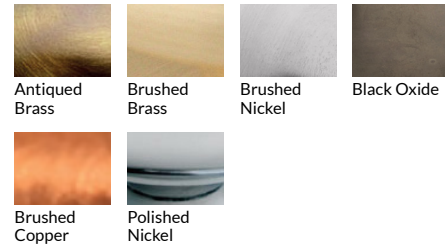

Description

Shown from left to right: Large Gourd in Dipped pattern, Tourmaline color; Medium Gourd in Dipped pattern, Latte color, Small Gourd in Dipped pattern, Persimmon color; Wide Gourd in Dipped pattern, Celadon color. With Antique Brass finish and Ropes

Options Grid GOURD BAR CHANDELIER

Please use options grid to specify pattern, color, colorway, metal finish, cord color, and glass shape when appropriate.

Grayed-out options are not available for this product.

Pattern Choices

Finish Choices

Color Choices for Dipped, Primavera, Ribbed, Rope, Smooth, Twist, and Wrap patterns

Cord Color Choices

Colorway Choices for Ombre pattern, Smooth or in Primavera

Diffuser Shape Choices

Colorway Choices for Licorice Stick pattern

Shape Choices for Metropolis Socket Covers

Colorway Choices for Striped pattern

Shape Choices for Sconce Backplate

Colorway Choices for Lace pattern

Color Choices for Lustre pattern