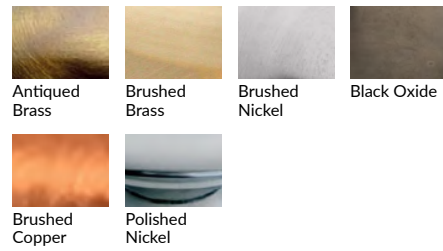

TRACY GLOVER

OBJECTS AND LIGHTING

Gourd PENDANTS

Description

Shown top, left to right: Wide, Large and Medium Gourds in Sgraffitto pattern, Steel Blue color, with Brushed Nickel finish (Small Gourd not shown)

Options Grid GOURD PENDANTS

Please use options grid to specify pattern, color, colorway, metal finish, cord color, and glass shape when appropriate.

Grayed-out options are not available for this product.

Pattern Choices

Finish Choices

Color Choices for Dipped, Primavera, Ribbed, Rope, Smooth, Twist, and Wrap patterns

Cord Color Choices

Colorway Choices for Ombre pattern, Smooth or in Primavera

Diffuser Shape Choices

Colorway Choices for Licorice Stick pattern

Shape Choices for Metropolis Socket Covers

Colorway Choices for Striped pattern

Shape Choices for Sconce Backplate

Colorway Choices for Lace pattern

Color Choices for Lustre pattern