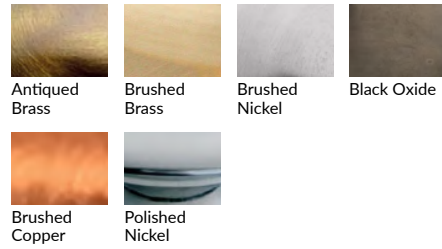

Description

Shown: Globe in Lace pattern, White colorway, Round backplate, with Brushed Nickel finish

- 12" OAH x 7" projection
- Glass is 6.5" diameter
- Not all glass patterns available in all sizes
- Specify cord or metal downrod; only cord is field adjustable
- Backplate dimensions, 4.5" x .5"; square or round
- 40watt max candelabra-based socket
- 5watt dimmable LED bulb, included
- 120volt fixture
- UL listed

Options Grid GLOBE SCNCE

Please use options grid to specify pattern, color, colorway, metal finish, cord color, and glass shape when appropriate.

Grayed-out options are not available for this product.

Pattern Choices

Finish Choices

Color Choices for Dipped, Primavera, Ribbed, Rope, Smooth, Twist, and Wrap patterns

Cord Color Choices

Colorway Choices for Ombre pattern, Smooth or in Primavera

Diffuser Shape Choices

Colorway Choices for Licorice Stick pattern