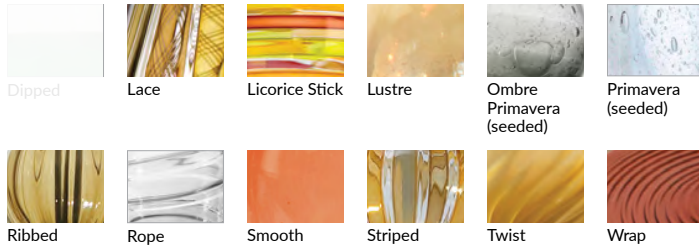

Description

Shown: Globe in Lace pattern, White colorway, Round backplate, with Brushed Nickel finish

- 12" OAH x 7" projection
- Glass is 6.5" diameter
- Not all glass patterns available in all sizes
- Specify cord or metal downrod; only cord is field adjustable
- Backplate dimensions, 4.5" x .5"; square or round
- 40watt max candelabra-based socket
- 5watt dimmable LED bulb, included
- 120volt fixture
- UL listed

Options Grid GLOBE SCNCE

Please use options grid to specify pattern, color, colorway, metal finish, cord color, and glass shape when appropriate.

Grayed-out options are not available for this product.

Pattern Choices

Finish Choices

Color Choices for Dipped, Primavera, Ribbed, Rope, Smooth, Twist, and Wrap patterns

Cord Color Choices

Colorway Choices for Ombre pattern, Smooth or in Primavera

Diffuser Shape Choices

Colorway Choices for Licorice Stick pattern

Shape Choices for Metropolis Socket Covers

Colorway Choices for Striped pattern

Shape Choices for Sconce Backplate

Colorway Choices for Lace pattern

Color Choices for Lustre pattern