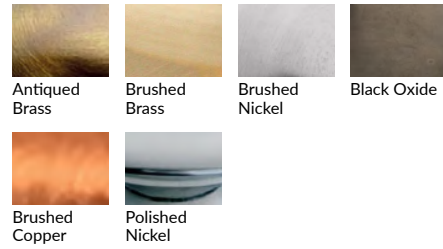

TRACY GLOVER

OBJECTS AND LIGHTING

Globe FLUSHMOUNT

Description

*Shown: 6.5" diameter Globe in Rope pattern,
Clear color, with Black Oxide finish*

- Glass available 6.5", 8", 9", and 10" diameters
- Not all patterns available in all sizes
- Flushmount canopy dimensions,
4.5" diameter x .75" high
- Also available as a Pendant
- 40watt max candelabra-based socket
- 5watt dimmable LED bulb, included
- 120volt fixture
- UL listed

Options Grid GLOBE FLUSHMOUNT

Please use options grid to specify pattern, color, colorway, metal finish, cord color, and glass shape when appropriate.

Grayed-out options are not available for this product.

Pattern Choices

Finish Choices

Color Choices for Dipped, Primavera, Ribbed, Rope, Smooth, Twist, and Wrap patterns

Cord Color Choices

Colorway Choices for Ombre pattern, Smooth or in Primavera

Diffuser Shape Choices

Colorway Choices for Licorice Stick pattern

Shape Choices for Metropolis Socket Covers

Colorway Choices for Striped pattern

Shape Choices for Sconce Backplate

Colorway Choices for Lace pattern

Color Choices for Lustre pattern