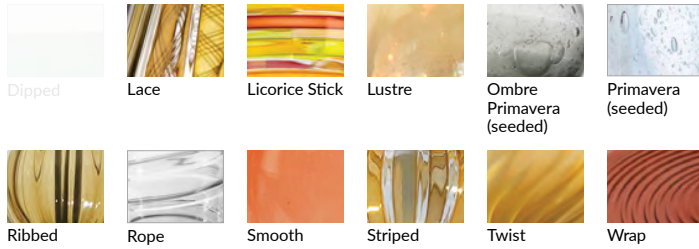

TRACY GLOVER

OBJECTS AND LIGHTING

Globe FLUSHMOUNT

Description

*Shown: 6.5" diameter Globe in Rope pattern,
Clear color, with Black Oxide finish*

- Glass available 6.5", 8", 9", and 10" diameters
- Not all patterns available in all sizes
- Flushmount canopy dimensions,
4.5" diameter x .75" high
- Also available as a Pendant
- 40watt max candelabra-based socket
- 5watt dimmable LED bulb, included
- 120volt fixture
- UL listed

Options Grid GLOBE FLUSHMOUNT

Please use options grid to specify pattern, color, colorway, metal finish, cord color, and glass shape when appropriate.

Grayed-out options are not available for this product.

Pattern Choices

Finish Choices

Color Choices for Dipped, Primavera, Ribbed, Rope, Smooth, Twist, and Wrap patterns

Cord Color Choices

Colorway Choices for Ombre pattern, Smooth or in Primavera

Diffuser Shape Choices

Colorway Choices for Licorice Stick pattern

Shape Choices for Metropolis Socket Covers

Colorway Choices for Striped pattern

Shape Choices for Sconce Backplate

Colorway Choices for Lace pattern

Color Choices for Lustre pattern