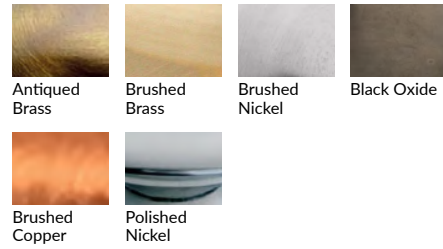

Options Grid FLOWER PENDANT

Please use options grid to specify pattern, color, colorway, metal finish, cord color, and glass shape when appropriate.

Grayed-out options are not available for this product.

Pattern Choices

Finish Choices

Color Choices for Dipped, Primavera, Ribbed, Rope, Smooth, Twist, and Wrap patterns

Cord Color Choices

Colorway Choices for Ombre pattern, Smooth or in Primavera

Diffuser Shape Choices