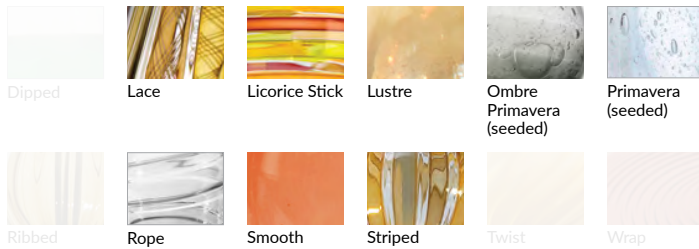

TRACY GLOVER

OBJECTS AND LIGHTING

Fishbowl PENDANT

Description

Shown: Fishbowl in Licorice Stick pattern, Watch Hill colorway, with Brushed Nickel finish

- Glass dimensions, 7" high x 6.5" wide
- Comes with 3' of cord, or specify length
- Specify cord or metal downrod; only cord is field adjustable
- Pendant canopy dimensions, 5" diameter x .75" high
- Also available as a Flushmount
- 40watt max candelabra-based socket
- 5watt dimmable LED bulb, included
- 120volt fixture
- UL listed

Options Grid FISHBOWL PENDANT

Please use options grid to specify pattern, color, colorway, metal finish, cord color, and glass shape when appropriate.

Grayed-out options are not available for this product.

Pattern Choices

Finish Choices

Color Choices for Dipped, Primavera, Ribbed, Rope, Smooth, Twist, and Wrap patterns

Cord Color Choices

Colorway Choices for Ombre pattern, Smooth or in Primavera

Diffuser Shape Choices

Colorway Choices for Licorice Stick pattern

Shape Choices for Metropolis Socket Covers

Colorway Choices for Striped pattern

Shape Choices for Sconce Backplate

Colorway Choices for Lace pattern

Color Choices for Lustre pattern