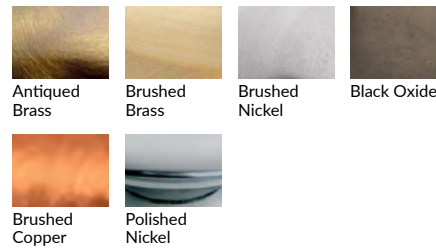

TRACY GLOVER

OBJECTS AND LIGHTING

Fishbowl PENDANT

Description

Shown: Fishbowl in Licorice Stick pattern, Watch Hill colorway, with Brushed Nickel finish

- Glass dimensions, 7" high x 6.5" wide
- Comes with 3' of cord, or specify length
- Specify cord or metal downrod; only cord is field adjustable
- Pendant canopy dimensions, 5" diameter x .75" high
- Also available as a Flushmount
- 40watt max candelabra-based socket
- 5watt dimmable LED bulb, included
- 120volt fixture
- UL listed

Options Grid FISHBOWL PENDANT

Please use options grid to specify pattern, color, colorway, metal finish, cord color, and glass shape when appropriate.

Grayed-out options are not available for this product.

Pattern Choices

Finish Choices

Color Choices for Dipped, Primavera, Ribbed, Rope, Smooth, Twist, and Wrap patterns

Cord Color Choices

Colorway Choices for Ombre pattern, Smooth or in Primavera

Diffuser Shape Choices

Colorway Choices for Licorice Stick pattern

Shape Choices for Metropolis Socket Covers

Colorway Choices for Striped pattern

Shape Choices for Sconce Backplate

Colorway Choices for Lace pattern

Color Choices for Lustre pattern