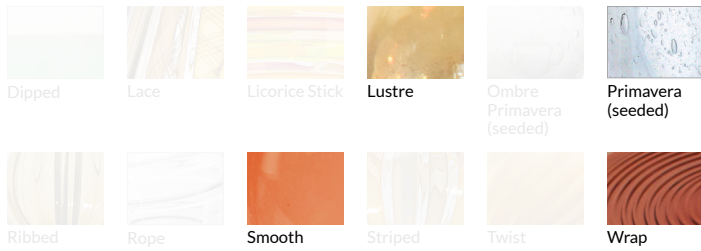

Description

Shown: Onion shape in Grey glass, Primavera pattern, with Brushed Brass finish

- Glass dimensions, 6.5" high x 8" diameter
- Fixture dimensions, 11" overall height
- 6" diameter foot
- 6' long clear cord with on/off switch
- 25watt max G9 bi-pin socket with frosted diffuser
- 3watt dimmable LED bulb, 2700k, included
- 120volt fixture

Options Grid ONION LANTERN

Please use options grid to specify pattern, color, colorway, metal finish, cord color, and glass shape when appropriate.

Grayed-out options are not available for this product.

Pattern Choices

Finish Choices

Color Choices for Dipped, Primavera, Ribbed, Rope, Smooth, Twist, and Wrap patterns

Colorway Choices for Ombre pattern, Smooth and Primavera

Colorway Choices for Licorice Stick pattern

Colorway Choices for Striped pattern

Colorway Choices for Lace pattern

Color Choices for Lustre pattern

Cord Color Choices

Diffuser Shape Choices

Shape Choices for Metropolitan Socket Covers

Shape Choices for Spence Backplate