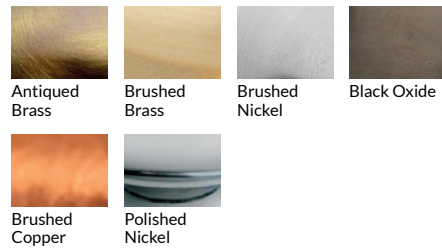

Options Grid ONION LANTERN

Please use options grid to specify pattern, color, colorway, metal finish, cord color, and glass shape when appropriate.

Grayed-out options are not available for this product.

Pattern Choices

Finish Choices

Color Choices for Dipped, Primavera, Ribbed, Rope, Smooth, Twist, and Wrap patterns

Colorway Choices for Ombre pattern, Smooth and Primavera

Colorway Choices for Licorice Stick pattern

Colorway Choices for Striped pattern

Colorway Choices for Lace pattern

Color Choices for Lustre pattern

Cord Color Choices

Diffuser Shape Choices

Shape Choices for Metropolitan Socket Covers

Shape Choices for Spence Backplate