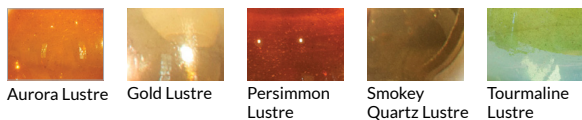

Options Grid ONION LANTERN

Please use options grid to specify pattern, color, colorway, metal finish, cord color, and glass shape when appropriate.

Grayed-out options are not available for this product.

Pattern Choices

Finish Choices

Color Choices for Dipped, Primavera, Ribbed, Rope, Smooth, Twist, and Wrap patterns

Colorway Choices for Ombre pattern, Smooth and Primavera

Colorway Choices for Licorice Stick pattern

Colorway Choices for Striped pattern

Colorway Choices for Lace pattern

Color Choices for Lustre pattern

Cord Color Choices

Diffuser Shape Choices

Shape Choices for Metropolitan Socket Covers

Shape Choices for Spence Backplate