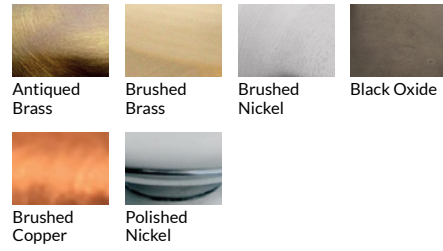

Options Grid LOZENGE LANTERN

Please use options grid to specify pattern, color, colorway, metal finish, cord color, and glass shape when appropriate.

Grayed-out options are not available for this product.

Pattern Choices

Finish Choices

Color Choices for Dipped, Primavera, Ribbed, Rope, Smooth, Twist, and Wrap patterns

Colorway Choices for Ombre pattern, Smooth and Primavera

Colorway Choices for Licorice Stick pattern