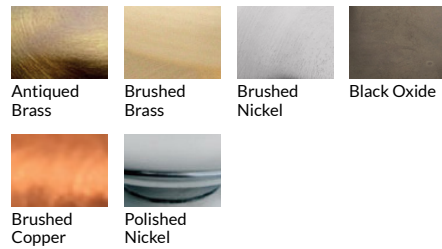

Options Grid GUMDROP LANTERN

Please use options grid to specify pattern, color, colorway, metal finish, cord color, and glass shape when appropriate.

Grayed-out options are not available for this product.

Pattern Choices

Finish Choices

Color Choices for Dipped, Primavera, Ribbed, Rope, Smooth, Twist, and Wrap patterns

Cord Color Choices

Colorway Choices for Ombre pattern, Smooth to its Primavera

Diffuser Shape Choices

Colorway Choices for Licorice Stick pattern

Shape Choices for Metropolitan Socket Covers

Colorway Choices for Striped pattern

Shape Choices for Scence Backplate

Colorway Choices for Lace pattern

Color Choices for Lustre pattern