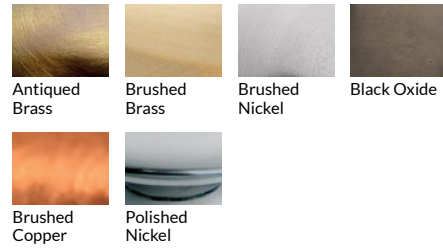

TRACY GLOVER

OBJECTS AND LIGHTING

Dixie Bi-fold SCONCE

Description

Shown: Cone in half-Wrap pattern, Pink color, with Brushed Nickel finish

- Fixture is 12" high x 4.5" wide x 7.25" projection (variable)
- Glass dimensions, 6.5" high x 4.25" diameter
- Backplate dimensions, 4.5" diameter x .5" deep
- 40watt candelabra-based socket
- 5watt dimmable LED bulb, included
- 120volt fixture
- UL listed

Options Grid DIXIE BI-FOLD SCONCE

Please use options grid to specify pattern, color, colorway, metal finish, cord color, and glass shape when appropriate.

Grayed-out options are not available for this product.

Pattern Choices

Finish Choices

Color Choices for Dipped, Primavera, Ribbed, Rope, Smooth, Twist, and Wrap patterns

Cord Color Choices

Colorway Choices for Ombre pattern, Smooth or in Primavera

Diffuser Shape Choices

Colorway Choices for Licorice Stick pattern

Shape Choices for Metropolis Socket Covers

Colorway Choices for Striped pattern

Shape Choices for Sconce Backplate

Colorway Choices for Lace pattern

Color Choices for Lustre pattern