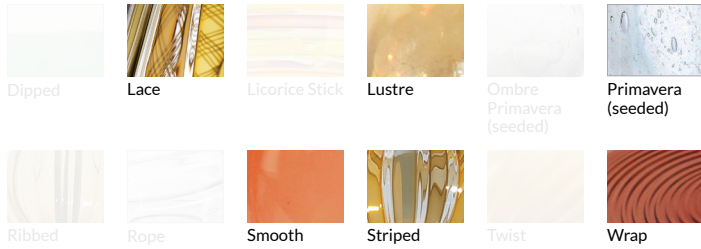

Options Grid DIXIE ARM SCONCE

Please use options grid to specify pattern, color, colorway, metal finish, cord color, and glass shape when appropriate.

Grayed-out options are not available for this product.

Pattern Choices