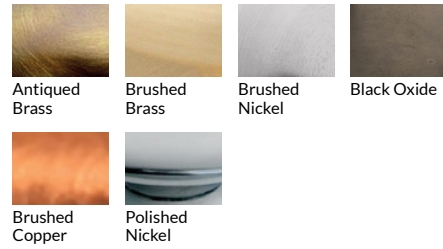

### Description

*Shown: Cone in Primavera pattern, Steel Blue color, with Brushed Brass finish*

- Fixture is 12" high x 4.5" wide x 7.25" projection (variable)
- Glass dimensions, 6.5" high x 4.25" diameter
- Backplate dimensions, 4.5" diameter x .5" deep
- 40watt candelabra-based socket
- 5watt dimmable LED bulb, included
- 120volt fixture
- UL listed

# Options Grid DIXIE ARM SCONCE

Please use options grid to specify pattern, color, colorway, metal finish, cord color, and glass shape when appropriate.

**Grayed-out options are not available for this product.**

## Finish Choices