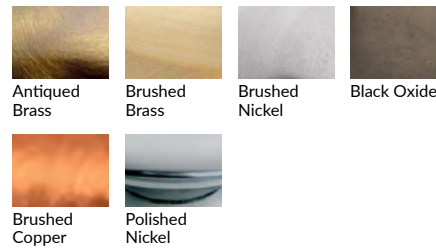

Options Grid CONE CLUSTER CHANDELIER

Please use options grid to specify pattern, color, colorway, metal finish, cord color, and glass shape when appropriate.

Grayed-out options are not available for this product.

Pattern Choices

Finish Choices

Color Choices for Dipped, Primavera, Ribbed, Rope, Smooth, Twist, and Wrap patterns

Cord Color Choices

Colorway Choices for Ombre pattern, Smooth or in Primavera

Diffuser Shape Choices

Colorway Choices for Licorice Stick pattern

Shape Choices for Metropolis Socket Covers

Colorway Choices for Striped pattern

Shape Choices for Sconce Backplate

Colorway Choices for Lace pattern

Color Choices for Lustre pattern