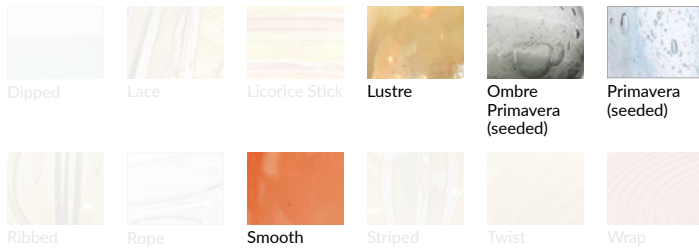

TRACY GLOVER

OBJECTS AND LIGHTING

Cone Cluster CHANDELIER

Description

Shown: Seven Cones varying in height from 8" - 10" tall, Smooth pattern. Colors from left to right: Sea Blue, Celadon, Celery, Steel Blue in the center, Grey, Turquoise, Tourmaline; with Brushed Nickel downrods

- 36" high x 24" wide, or specify height
- Glass varies from 8" - 10" high
- Specify cord or metal downrod; only cord is field adjustable
- Canopy dimensions, 8" diameter x 1" high
- 40watt max candelabra-based socket
- 5watt dimmable LED bulb, included
- 120volt fixture
- UL listed

Options Grid CONE CLUSTER CHANDELIER

Please use options grid to specify pattern, color, colorway, metal finish, cord color, and glass shape when appropriate.

Grayed-out options are not available for this product.

Pattern Choices

Finish Choices

Color Choices for Dipped, Primavera, Ribbed, Rope, Smooth, Twist, and Wrap patterns

Cord Color Choices

Colorway Choices for Ombre pattern, Smooth or in Primavera

Diffuser Shape Choices