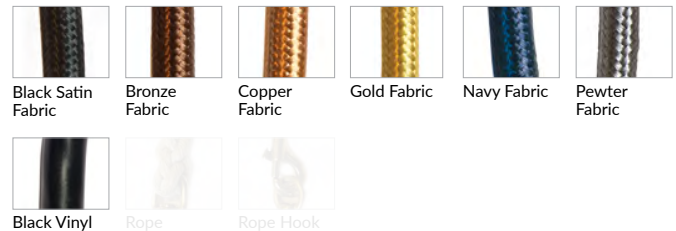

Options Grid CONE CLUSTER CHANDELIER

Please use options grid to specify pattern, color, colorway, metal finish, cord color, and glass shape when appropriate.

Grayed-out options are not available for this product.

Pattern Choices

Finish Choices

Color Choices for Dipped, Primavera, Ribbed, Rope, Smooth, Twist, and Wrap patterns

Cord Color Choices

Colorway Choices for Ombre pattern, Smooth or in Primavera

Diffuser Shape Choices

Colorway Choices for Licorice Stick pattern

Shape Choices for Metropolis Socket Covers

Colorway Choices for Striped pattern

Shape Choices for Sconce Backplate

Colorway Choices for Lace pattern

Color Choices for Lustre pattern