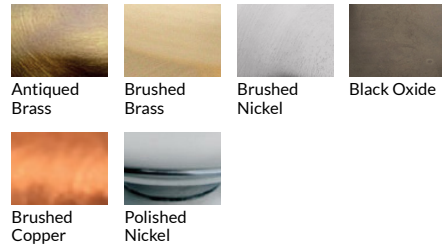

TRACY GLOVER

OBJECTS AND LIGHTING

Cloche Linear CHANDELIER

Description

Shown: Cloches in Smooth pattern, Opaline color, with Brushed Nickel finish

- Fixture is 36" high x 54" wide x 7.5" deep
- Glass dimensions, 14" high x 7.5" diameter
- Canopy dimensions, height, and number of Cloches are all customizable
- 60watt candelabra-based sockets
- 5watt dimmable LED bulb, included
- 120volt fixture
- UL listed

Options Grid CLOCHE LINEAR CHANDELIER

Please use options grid to specify pattern, color, colorway, metal finish, cord color, and glass shape when appropriate.

Grayed-out options are not available for this product.

Pattern Choices

Finish Choices

Color Choices for Dipped, Primavera, Ribbed, Rope, Smooth, Twist, and Wrap patterns

Cord Color Choices

Colorway Choices for Ombre pattern, Smooth or in Primavera

Diffuser Shape Choices

Colorway Choices for Licorice Stick pattern

Shape Choices for Metropolis Socket Covers

Colorway Choices for Striped pattern

Shape Choices for Sconce Backplate

Colorway Choices for Lace pattern

Color Choices for Lustre pattern