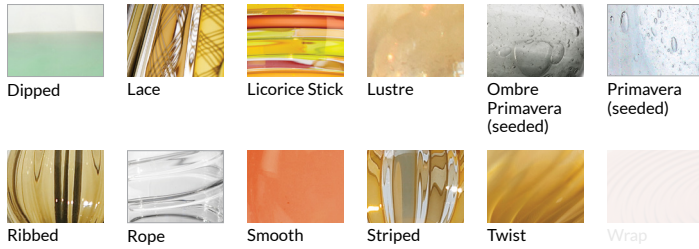

TRACY GLOVER

OBJECTS AND LIGHTING

Cloche Linear CHANDELIER

Description

Shown: Cloches in Smooth pattern, Opaline color, with Brushed Nickel finish

- Fixture is 36" high x 54" wide x 7.5" deep
- Glass dimensions, 14" high x 7.5" diameter
- Canopy dimensions, height, and number of Cloches are all customizable
- 60watt candelabra-based sockets
- 5watt dimmable LED bulb, included
- 120volt fixture
- UL listed

Options Grid CLOCHE LINEAR CHANDELIER

Please use options grid to specify pattern, color, colorway, metal finish, cord color, and glass shape when appropriate.

Grayed-out options are not available for this product.

Pattern Choices

Finish Choices

Color Choices for Dipped, Primavera, Ribbed, Rope, Smooth, Twist, and Wrap patterns

Cord Color Choices

Colorway Choices for Ombre pattern, Smooth or in Primavera

Diffuser Shape Choices

Colorway Choices for Licorice Stick pattern

Shape Choices for Metropolis Socket Covers

Colorway Choices for Striped pattern

Shape Choices for Sconce Backplate

Colorway Choices for Lace pattern

Color Choices for Lustre pattern