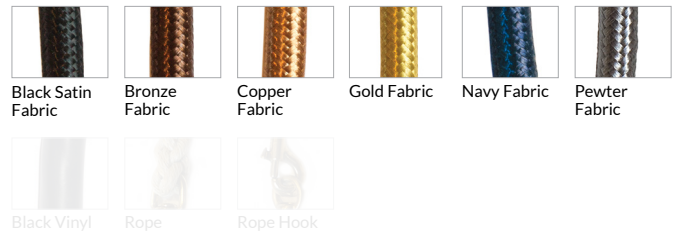

Options Grid CLOCHE LINEAR CHANDELIER

Please use options grid to specify pattern, color, colorway, metal finish, cord color, and glass shape when appropriate.

Grayed-out options are not available for this product.

Pattern Choices

Finish Choices

Color Choices for Dipped, Primavera, Ribbed, Rope, Smooth, Twist, and Wrap patterns

Cord Color Choices

Colorway Choices for Ombre pattern, Smooth or in Primavera

Diffuser Shape Choices

Colorway Choices for Licorice Stick pattern

Shape Choices for Metropolis Socket Covers

Colorway Choices for Striped pattern

Shape Choices for Sconce Backplate

Colorway Choices for Lace pattern

Color Choices for Lustre pattern