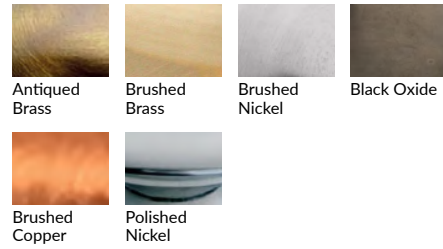

Options Grid CLOCHE SCONCE

Please use options grid to specify pattern, color, colorway, metal finish, cord color, and glass shape when appropriate.

Grayed-out options are not available for this product.

Pattern Choices

Finish Choices

Color Choices for Dipped, Primavera, Ribbed, Rope, Smooth, Twist, and Wrap patterns

Cord Color Choices

Colorway Choices for Ombre pattern, Smooth or in Primavera

Diffuser Shape Choices

Colorway Choices for Licorice Stick pattern

Shape Choices for Metropolis Socket Covers

Colorway Choices for Striped pattern

Shape Choices for Sconce Backplate

Colorway Choices for Lace pattern

Color Choices for Lustre pattern