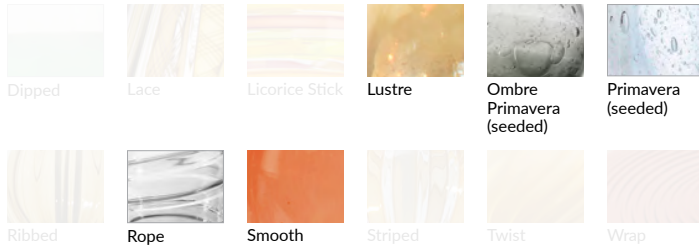

Description

Shown: 14" high Cloche in Smooth pattern, Grey color, Square backplate, with Brushed Nickel finish

- 27" OAH x 7" projection, with a minimum height of 20"
- Glass available 10", 12", or 14" high x 5.5" diameter
- Backplate dimensions, 4.5" x .5"; square or round
- 40watt max candelabra-based socket
- 2.5watt dimmable LED bulb, included
- 120volt fixture
- UL listed

Options Grid CLOCHE SCONCE

Please use options grid to specify pattern, color, colorway, metal finish, cord color, and glass shape when appropriate.

Grayed-out options are not available for this product.

Pattern Choices

Finish Choices

Color Choices for Dipped, Primavera, Ribbed, Rope, Smooth, Twist, and Wrap patterns

Cord Color Choices

Colorway Choices for Ombre pattern, Smooth or in Primavera

Diffuser Shape Choices

Colorway Choices for Licorice Stick pattern

Shape Choices for Metropolis Socket Covers

Colorway Choices for Striped pattern

Shape Choices for Sconce Backplate

Colorway Choices for Lace pattern

Color Choices for Lustre pattern