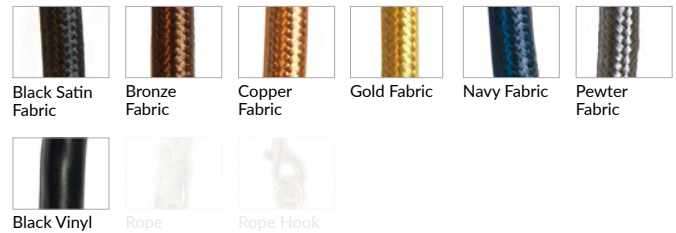

Options Grid CLOCHE SCONCE

Please use options grid to specify pattern, color, colorway, metal finish, cord color, and glass shape when appropriate.

Grayed-out options are not available for this product.

Pattern Choices

Finish Choices

Color Choices for Dipped, Primavera, Ribbed, Rope, Smooth, Twist, and Wrap patterns

Cord Color Choices

Colorway Choices for Ombre pattern, Smooth or in Primavera

Diffuser Shape Choices

Colorway Choices for Licorice Stick pattern

Shape Choices for Metropolis Socket Covers

Colorway Choices for Striped pattern

Shape Choices for Sconce Backplate

Colorway Choices for Lace pattern

Color Choices for Lustre pattern