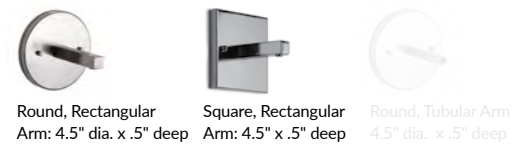

Description

Shown: 14" high Cloche in Smooth pattern, Grey color, Square backplate, with Brushed Nickel finish

- 27" OAH x 7" projection, with a minimum height of 20"
- Glass available 10", 12", or 14" high x 5.5" diameter
- Backplate dimensions, 4.5" x .5"; square or round
- 40watt max candelabra-based socket
- 2.5watt dimmable LED bulb, included
- 120volt fixture
- UL listed

Options Grid CLOCHE SCONCE

Please use options grid to specify pattern, color, colorway, metal finish, cord color, and glass shape when appropriate.

Grayed-out options are not available for this product.

Colorway Choices for Licorice Stick pattern

Shape Choices for Metropolis Socket Covers

Colorway Choices for Striped pattern

Shape Choices for Sconce Backplate

Colorway Choices for Lace pattern

Color Choices for Lustre pattern