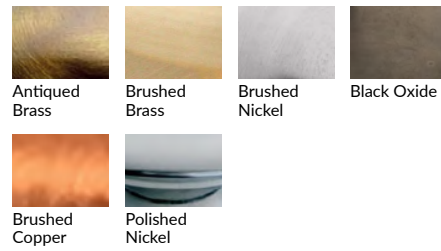

Options Grid CLOCHE PENDANT

Please use options grid to specify pattern, color, colorway, metal finish, cord color, and glass shape when appropriate.

Grayed-out options are not available for this product.

Pattern Choices

Finish Choices

Color Choices for Dipped, Primavera, Ribbed, Rope, Smooth, Twist, and Wrap patterns

Cord Color Choices

Colorway Choices for Ombre pattern, Smooth or in Primavera

Diffuser Shape Choices

Colorway Choices for Licorice Stick pattern

Shape Choices for Metropolis Socket Covers

Colorway Choices for Striped pattern

Shape Choices for Sconce Backplate

Colorway Choices for Lace pattern

Color Choices for Lustre pattern