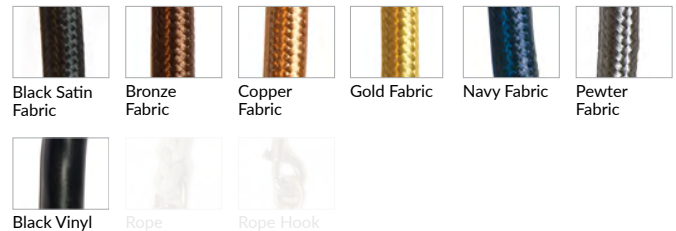

Cord Color Choices