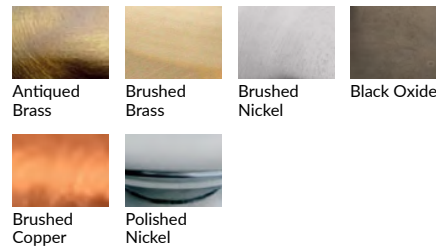

# Options Grid CLOCHE ARC CHANDELIER

Please use options grid to specify pattern, color, colorway, metal finish, cord color, and glass shape when appropriate.

Grayed-out options are not available for this product.

## Finish Choices