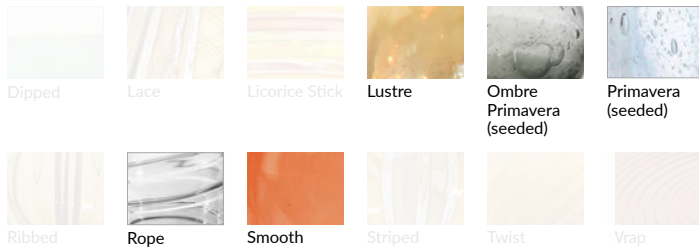

Options Grid CLOCHE ARC CHANDELIER

Please use options grid to specify pattern, color, colorway, metal finish, cord color, and glass shape when appropriate.

Grayed-out options are not available for this product.

Pattern Choices