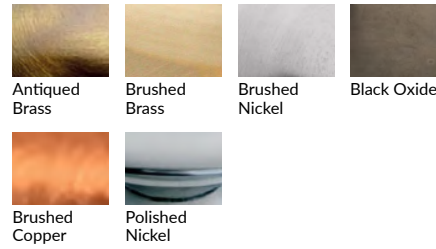

TRACY GLOVER

OBJECTS AND LIGHTING

Canister SCONCE

Description

Shown: 7" high Canister in Primavera pattern, Grey color, Round backplate, with Brushed Nickel finish

- 12" OAH x 5" projection
- Glass available in these sizes: 7", 9", 10" and 12" high
- Not all glass patterns available in all sizes
- Backplate dimensions, 4.5" x .5"; square or round
- 40watt max candelabra socket
- 5watt dimmable LED bulb, included
- 120volt fixture
- UL listed

Options Grid CANISTER SCONCE

Please use options grid to specify pattern, color, colorway, metal finish, cord color, and glass shape when appropriate.

Grayed-out options are not available for this product.

Pattern Choices

Finish Choices

Color Choices for Dipped, Primavera, Ribbed, Rope, Smooth, Twist, and Wrap patterns

Cord Color Choices

Colorway Choices for Ombre pattern, Smooth or in Primavera

Diffuser Shape Choices

Colorway Choices for Licorice Stick pattern

Shape Choices for Metropolis Socket Covers

Colorway Choices for Striped pattern

Shape Choices for Sconce Backplate

Colorway Choices for Lace pattern

Color Choices for Lustre pattern