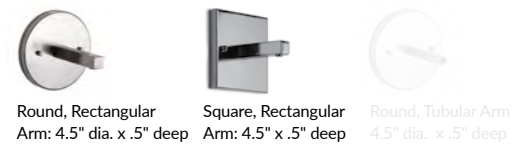

TRACY GLOVER

OBJECTS AND LIGHTING

Canister SCONCE

Description

Shown: 7" high Canister in Primavera pattern, Grey color, Round backplate, with Brushed Nickel finish

- 12" OAH x 5" projection
- Glass available in these sizes: 7", 9", 10" and 12" high
- Not all glass patterns available in all sizes
- Backplate dimensions, 4.5" x .5"; square or round
- 40watt max candelabra socket
- 5watt dimmable LED bulb, included
- 120volt fixture
- UL listed

Colorway Choices for Licorice Stick pattern

Shape Choices for Metropolis Socket Covers

Colorway Choices for Striped pattern

Shape Choices for Sconce Backplate

Colorway Choices for Lace pattern

Color Choices for Lustre pattern