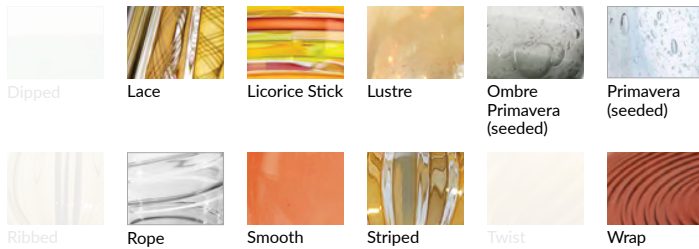

TRACY GLOVER

OBJECTS AND LIGHTING

Canister PENDANT

Description

Shown: 7" high Canister in Stripe pattern, Seafoam colorway, with Brushed Brass finish, and Gold Fabric cord

- Glass available in these sizes: 7" , 9", 10" and 12" high
- Not all glass patterns available in all sizes
- Comes with 3' of cord, or specify length
- Specify cord or metal downrod; only cord is field adjustable
- Pendant canopy dimensions, 5" diameter x .75" high
- Also available as a Flushmount
- 40watt max candelabra-based socket
- 5watt dimmable LED bulb, included
- 120volt fixture
- UL listed

Options Grid CANISTER PENDANT

Please use options grid to specify pattern, color, colorway, metal finish, cord color, and glass shape when appropriate.

Grayed-out options are not available for this product.

Pattern Choices

Finish Choices

Color Choices for Dipped, Primavera, Ribbed, Rope, Smooth, Twist, and Wrap patterns

Cord Color Choices

Colorway Choices for Ombre pattern, Smooth or in Primavera

Diffuser Shape Choices

Colorway Choices for Licorice Stick pattern

Shape Choices for Metropolis Socket Covers

Colorway Choices for Striped pattern

Shape Choices for Sconce Backplate

Colorway Choices for Lace pattern

Color Choices for Lustre pattern