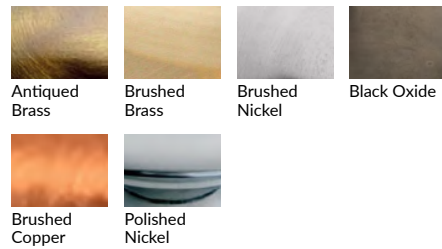

Options Grid CANISTER PENDANT

Please use options grid to specify pattern, color, colorway, metal finish, cord color, and glass shape when appropriate.

Grayed-out options are not available for this product.

Pattern Choices

Finish Choices

Color Choices for Dipped, Primavera, Ribbed, Rope, Smooth, Twist, and Wrap patterns

Cord Color Choices

Colorway Choices for Ombre pattern, Smooth or in Primavera

Diffuser Shape Choices

Colorway Choices for Licorice Stick pattern

Shape Choices for Metropolis Socket Covers

Colorway Choices for Striped pattern

Shape Choices for Sconce Backplate

Colorway Choices for Lace pattern

Color Choices for Lustre pattern