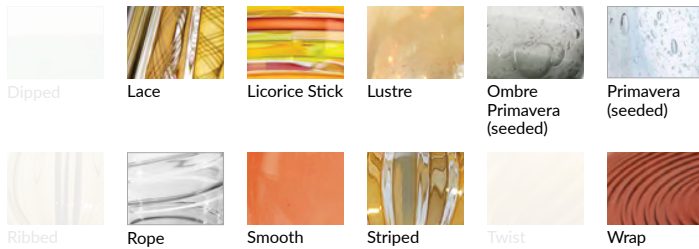

Options Grid CANISTER FLUSHMOUNT

Please use options grid to specify pattern, color, colorway, metal finish, cord color, and glass shape when appropriate.

Grayed-out options are not available for this product.

Pattern Choices