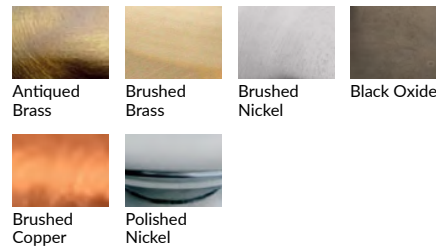

# Options Grid CANISTER FLUSHMOUNT

Please use options grid to specify pattern, color, colorway, metal finish, cord color, and glass shape when appropriate.

Grayed-out options are not available for this product.

## Finish Choices