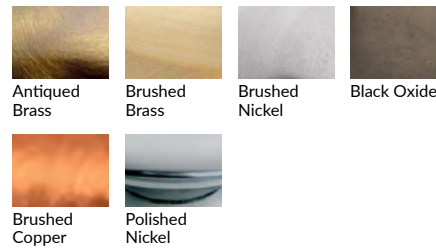

Options Grid BEEHIVE PENDANT

Please use options grid to specify pattern, color, colorway, metal finish, cord color, and glass shape when appropriate.

Grayed-out options are not available for this product.

Pattern Choices

Finish Choices

Color Choices for Dipped, Primavera, Ribbed, Rope, Smooth, Twist, and Wrap patterns

Cord Color Choices

Colorway Choices for Ombre pattern, Smooth or in Primavera

Diffuser Shape Choices

Colorway Choices for Licorice Stick pattern

Shape Choices for Metropolis Socket Covers

Colorway Choices for Striped pattern

Shape Choices for Sconce Backplate

Colorway Choices for Lace pattern

Color Choices for Lustre pattern